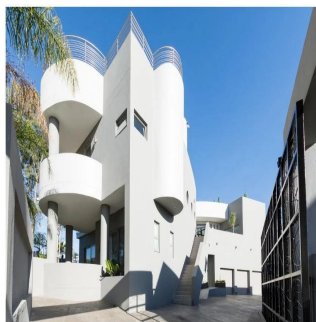

# Contemporary 5 Bedroom Gated Estate For Sale In Woodmead

’, ’

SALES PRICE

**USD 1044200.00**

- 🏠 1100 qm
- 🏠 10 rooms
- 🛏 5 bedrooms
- 🚿 5 bathrooms
- 🏠 5 floors
- 📏 5 qm land area
- 🚗 5 car spaces

**Antonie Goosen**  
Meridian Realty  
Stellenbosch, South Africa - Czas lokalny

 **+27 0825545838**

CONTEMPORARY SANDHURST LIVING WITH TRANQUIL PANORAMIC VIEWS ONTO GOLF COURSE IN WOODMEAD! This ultra secure, fully automated, modern, three storey home (with lift) on the exclusive Sandton Country Club Estate it is all that you can dream of ! This architectural masterpiece offers on the first floor; an expansive entrance hall onto open plan glamorous three reception rooms. An entertainment patio with bar area onto heated pool and boma fire pit. The sleek kitchen boasts with Smeg appliances and large separate scullery. In separate wing there are 2 well-sized en suite bedrooms and guest toilet. Top floor is just for ultra-luxurious master suite with his and hers bathroom, walk-in dressing area and private study. There is a Jacuzzi deck with adjacent shower and tranquil views. Downstairs there is a fully equipped theatre room with surround sound system and game room. Additionally 2 bedrooms en suite with private lounge onto the garden. Special features: High bulkhead or floating ceiling, modern lighting, home automation, state-of-the-art security system, generator, 3 automated garages and ample of visitors parking. The property is located 10 minutes away from Sandton CBD, Morningside Shopping Center, Morningside Hospital. There is an easy access to highway. Communal Club House with tennis court on the Estate and children's play area. Viewing by appointment only or for private viewing please call: Bozena +2782 776 6778