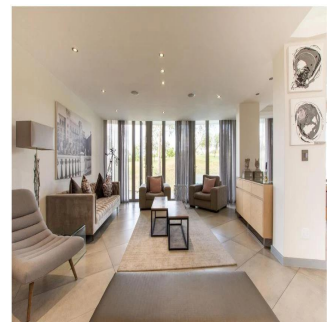

 **+27 0825545838**

CONTEMPORARY SANDHURST LIVING WITH TRANQUIL PANORAMIC VIEWS ONTO GOLF COURSE IN WOODMEAD! This ultra secure, fully automated, modern, three storey home (with lift) on the exclusive Sandton Country Club Estate it is all that you can dream of ! This architectural masterpiece offers on the first floor; an expansive entrance hall onto open plan glamorous three reception rooms. An entertainment patio with bar area onto heated pool and boma fire pit. The sleek kitchen boasts with Smeg appliances and large separate scullery. In separate wing there are 2 well-sized en suite bedrooms and guest toilet. Top floor is just for ultra-luxurious master suite with his and hers bathroom, walk-in dressing area and private study. There is a Jacuzzi deck with adjacent shower and tranquil views. Downstairs there is a fully equipped theatre room with surround sound system and game room. Additionally 2 bedrooms en suite with private lounge onto the garden. Special features: High bulkhead or floating ceiling, modern lighting, home automation, state-of-the-art security system, generator, 3 automated garages and ample of visitors parking. The property is located 10 minutes away from Sandton CBD, Morningside Shopping Center, Morningside Hospital. There is an easy access to highway. Communal Club House with tennis court on the Estate and children's play area. Viewing by appointment only or for private viewing please call: Bozena +2782 776 6778