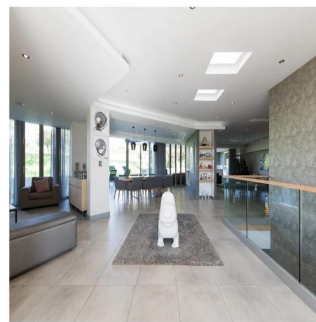

 **+27 0825545838**

CONTEMPORARY SANDHURST LIVING WITH TRANQUIL PANORAMIC VIEWS ONTO GOLF COURSE IN WOODMEAD! This ultra secure, fully automated, modern, three storey home (with lift) on the exclusive Sandton Country Club Estate it is all that you can dream of ! This architectural masterpiece offers on the first floor; an expansive entrance hall onto open plan glamorous three reception rooms. An entertainment patio with bar area onto heated pool and boma fire pit. The sleek kitchen boasts with Smeg appliances and large separate scullery. In separate wing there are 2 well-sized en suite bedrooms and guest toilet. Top floor is just for ultra-luxurious master suite with his and hers bathroom, walk-in dressing area and private study. There is a Jacuzzi deck with adjacent shower and tranquil views. Downstairs there is a fully equipped theatre room with surround sound system and game room. Additionally 2 bedrooms en suite with private lounge onto the garden. Special features: High bulkhead or floating ceiling, modern lighting, home automation, state-of-the-art security system, generator, 3 automated garages and ample of visitors parking. The property is located 10 minutes away from Sandton CBD, Morningside Shopping Center, Morningside Hospital. There is an easy access to highway. Communal Club House with tennis court on the Estate and children's play area. Viewing by appointment only or for private viewing please call: Bozena +2782 776 6778