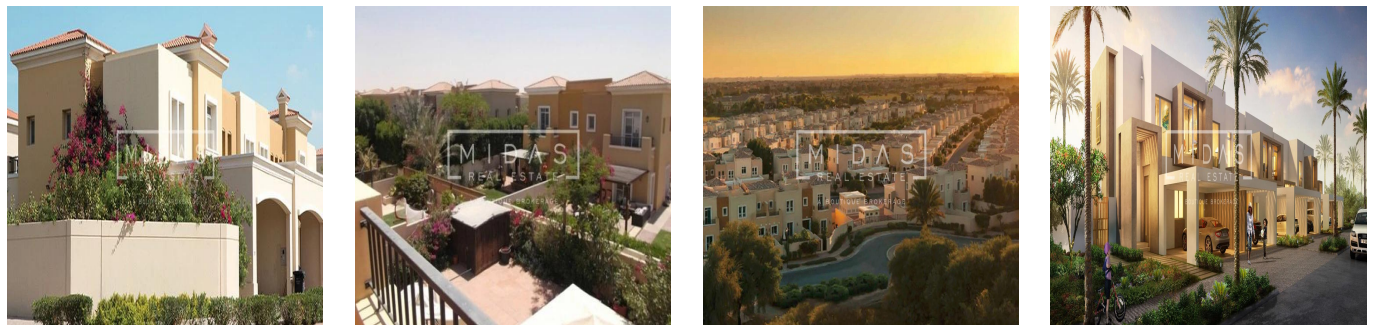

Penthouse

All Reem Arabian Ranches 4 Bedroom Villa

'''

SALES PRICE

? 2612888.00

- 2650 qft
- rooms
- 4 bedrooms
- 4 bathrooms
- 4 floors
- 4 qft land area
- 4 car spaces

Tara Goldberg
Panama Luxury Living
Panamá, Panama - Czas lokalny

+507 6459-4848

Total Area: 2650 sqft Plot: 2,960 sqft One of the most sought-after neighbourhoods in Dubai, Al Reem spans an impressive 208 acres with lakefront views. An integral part of Arabian Ranches, this desert-themed masterplanned development is an exceptional residential choice for the discerning customers who value the finer things in life. Al Reem's villas draw inspiration from traditional Arab and Spanish architecture and include a variety of detached, two-storey, single-family residences ranging in size from 1,690 to 3,060 sq ft, with three, four and five bedrooms.