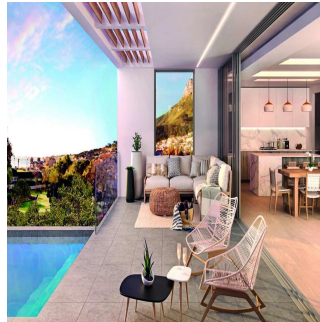

Penthouse

The Azure

, , 8005,

- qm
- rooms
- bedrooms
- bathrooms
- floors
- qm land area
- car spaces

David Sedgwick
Horizon Capital Residential
Cape Town, South Africa - Czas lokalny

+27 072 385 4386

The four residences are works of contemporary architecture, integrated into their surroundings through the use of natural materials and simple primal forms. As homes in one of the country's prime seaside locations, they are designed to combine simplicity and sophistication, relaxation and urbanity. With a strong flow between the inside and outside, the homes are connected to magnificent views on all sides. At the heart of each building is a green space – either a water-wise garden or courtyard – that continues nature's presence into the interior of each residence.