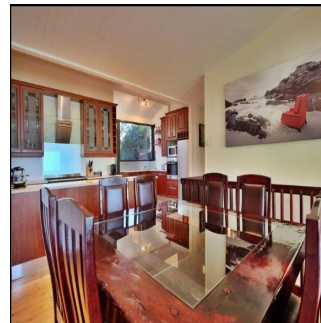

+507 67814141

DRIVE INTO YOUR OWN NORTH FACING BUNGALOW ON THE RIDGE OVERLOOKING THE FAMOUS CLIFTON BEACHES Perfectly positioned overlooking the beautiful Clifton beaches and taking in the exceptional advantage of mountain views. Enjoy the tranquil sounds of crashing waves on the shore whilst lounging next to the rim-flow pool and private garden, perfect for entertaining. The bungalow offers an open-plan lounge, dining room and kitchen flowing onto a large deck. 4 Bedrooms, 3 bathrooms, 3 parking bays and a rented tandem garage.