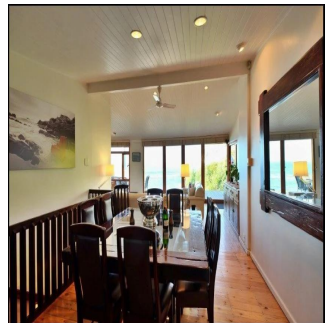

Padeco Realty  
Panamá, Panama - Czas lokalny

+507 67814141

DRIVE INTO YOUR OWN NORTH FACING BUNGALOW ON THE RIDGE OVERLOOKING THE FAMOUS CLIFTON BEACHES Perfectly positioned overlooking the beautiful Clifton beaches and taking in the exceptional advantage of mountain views. Enjoy the tranquil sounds of crashing waves on the shore whilst lounging next to the rim-flow pool and private garden, perfect for entertaining. The bungalow offers an open-plan lounge, dining room and kitchen flowing onto a large deck. 4 Bedrooms, 3 bathrooms, 3 parking bays and a rented tandem garage.