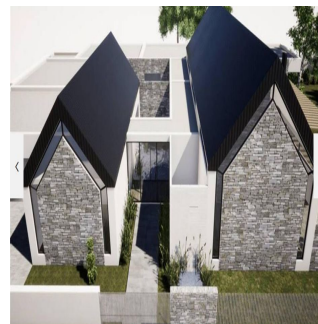

Penthouse

Single Storey 4 Bedroom Family Dream House For Sale In Houghton Estate

, , 2198,

SALES PRICE

$ 608739.00

450 qm

8 rooms

4 bedrooms

4 bathrooms

4 floors

4 qm land area

4 car spaces

Ephraim Zaslansky

Firzt Realty

Johannesburg, South Africa - Czas lokalny

27 11 731 0300