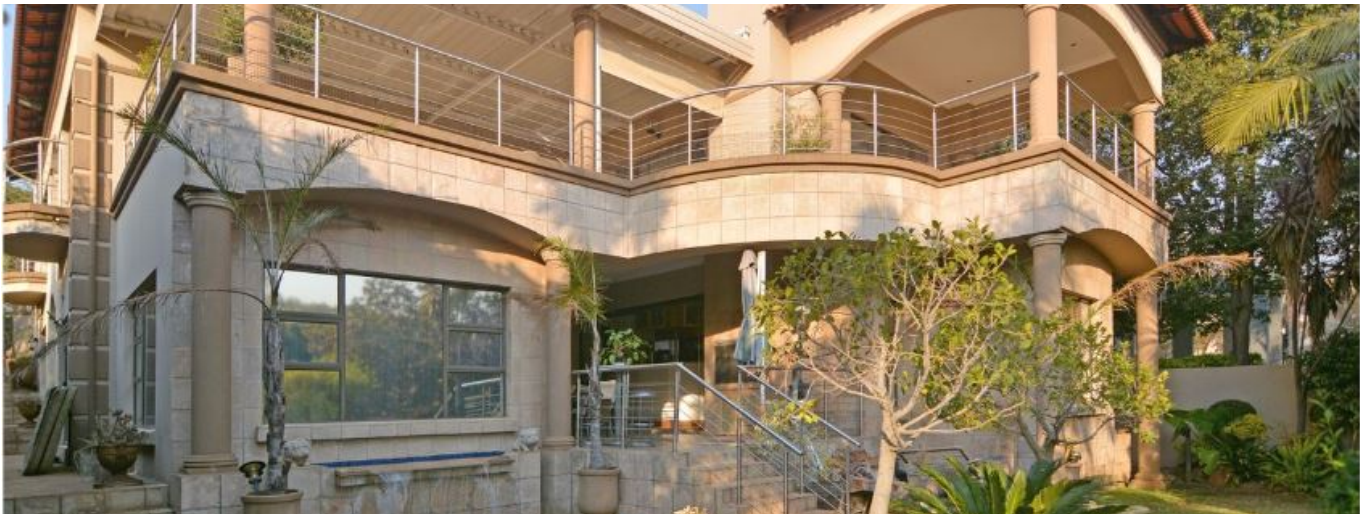

Penthouse

Luxurious 5 Bedroom Masterpiece House For Sale In Benmore Gardens

Mexico, Morelos, Tepoztlán, , , 2196,

SALES PRICE

\$ 380793.00

- 700 qm
- 10 rooms
- 5 bedrooms
- 5 bathrooms
- 5 floors
- 5 qm land area
- 5 car spaces

Ephraim Zaslansky
Firzt Realty
Johannesburg, South Africa - Czas lokalny

27 11 731 0300

This Cluster is nestled within an exclusive estate, this multi-level masterpiece offers an unparalleled living experience with panoramic views that will leave you in awe. Boasting 5 bedrooms, each accompanied by its own en-suite bathroom, and a versatile study that could easily serve as a 6th bedroom, this home offers spacious and luxurious accommodation for your family and guests.

The luxurious master bedroom is a highlight, featuring a large balcony that provides the perfect vantage point to capture the breathtaking Joburg sunsets. The open-plan kosher kitchen is a chef's dream, complete with a separate scullery for added convenience. With garaging for 3 cars and additional off-street parking, you'll have plenty of space for your vehicles and those of your visitors.

Entertaining is a joy in this home, with a patio off both the TV lounge and formal lounge equipped with a gas braai, overlooking the plunge pool, serene koi pond, relaxing jacuzzi, and beautifully landscaped garden. Whether you're enjoying the indoor comforts or embracing the outdoor oasis, this home offers the epitome of luxurious living in a prime location.