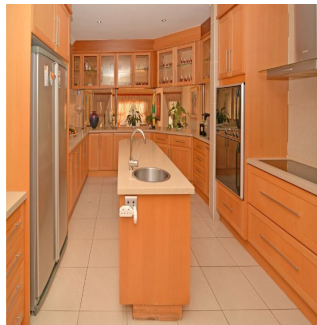

Penthouse

Luxurious 5 Bedroom Masterpiece House For Sale In Benmore Gardens

Mexico, Morelos, Tepoztlán, , , 2196,

SALES PRICE

$ 380793.00

- 700 qm
- 10 rooms
- 5 bedrooms
- 5 bathrooms
- 5 floors
- 5 qm land area
- 5 car spaces

Ephraim Zaslansky
Firzt Realty
Johannesburg, South Africa - Czas lokalny

27 11 731 0300

This Cluster is nestled within an exclusive estate, this multi-level masterpiece offers an unparalleled living experience with panoramic views that will leave you in awe. Boasting 5 bedrooms, each accompanied by its own en-suite bathroom, and a versatile study that could easily serve as a 6th bedroom, this home offers spacious and luxurious accommodation for your family and guests.

The luxurious master bedroom is a highlight, featuring a large balcony that provides the perfect vantage point to capture the breathtaking Joburg sunsets. The open-plan kosher kitchen is a chef's dream, complete with a separate scullery for added convenience. With garaging for 3 cars and additional off-street parking, you'll have plenty of space for your vehicles and those of your visitors.

Entertaining is a joy in this home, with a patio off both the TV lounge and formal lounge equipped with a gas braai, overlooking the plunge pool, serene koi pond, relaxing jacuzzi, and beautifully landscaped garden. Whether you're enjoying the indoor comforts or embracing the outdoor oasis, this home offers the epitome of luxurious living in a prime location.

Extras: Cluster Home • Jacuzzi • Irrigation System • Built In Bar • Built In Braai

Available From: 19.11.2023