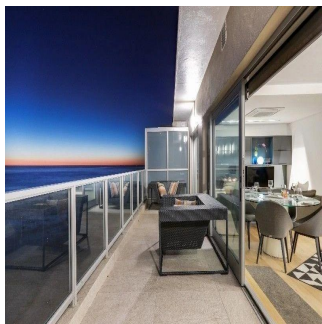

# Modern And Fully Furnished 2 Bedroom Apartment To Let In Bantry Bay

Panama, Panama, Panama City, , , 8005,

MIESIECZNA CENA WYNAJMU

**\$ 3371.00**

SALES PRICE

**\$ 0.00**

- 115 qm
- 4 rooms
- 2 bedrooms
- 2 bathrooms
- 2 floors
- 2 qm land area
- 2 car spaces

**Michael Bauer**  
 Sa Property  
 Cape Town, South Africa - Czas lokalny

+27 0832554442

Live the ultimate lifestyle.... Modern and sunny fully furnished and equipped with Italian appliances this brand new apartment with unsurpassed sea views has 2 spacious bedrooms (main en-suite) guest WC and ample BIC's and large 25m2 private balcony. Best location 100m from Saunders beach and tidal pool. Security block with remote, cellular access control. pre-paid electricity, DSTV, Fibre WiFi and lock-up garage.