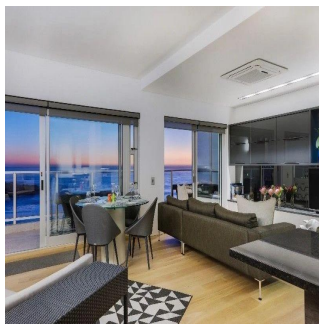

# Modern And Fully Furnished 2 Bedroom Apartment To Let In Bantry Bay

Panama, Panama, Panama City, , , 8005,

MIESIECZNA CENA WYNAJMU

**\$ 3371.00**

SALES PRICE

**\$ 0.00**

- 115 qm
- 4 rooms
- 2 bedrooms
- 2 bathrooms
- 2 floors
- 2 qm land area
- 2 car spaces

**Michael Bauer**  
 Sa Property  
 Cape Town, South Africa - Czas lokalny

+27 0832554442

Live the ultimate lifestyle.... Modern and sunny fully furnished and equipped with Italian appliances this brand new apartment with unsurpassed sea views has 2 spacious bedrooms (main en-suite) guest WC and ample BIC's and large 25m2 private balcony. Best location 100m from Saunders beach and tidal pool. Security block with remote, cellular access control. pre-paid electricity, DSTV, Fibre WiFi and lock-up garage.