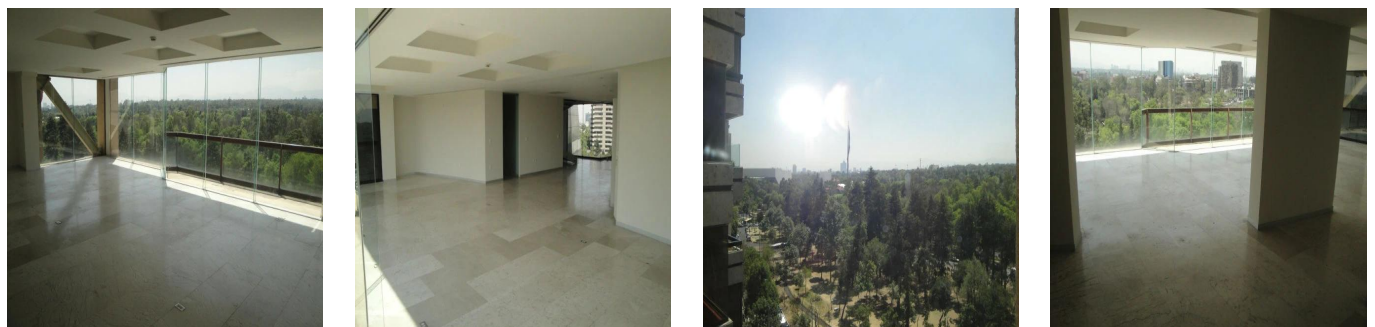

# Elegant Apartment In Prestigious Building

Panama, Panama, Panama City, Campos Elíseos, , ,

MIESIECZNA CENA WYNAJMU

**USD 7000.00**

SALES PRICE

**USD 0.00**

- 400 qm
- 7 rooms
- 3 bedrooms
- 4 bathrooms
- 4 floors
- 4 qm land area
- 4 car spaces

**Bruno Paul Bourlon**  
 Best Realty Mexico  
 Ciudad de México, Mexico - Czas lokalny

+52 55 1766 5789

Elegant apartment in prestigious building with police security guard, elegant lobby, panoramic view of the park, close to Lincoln Park and the shopping area with restaurants and cafes, make this apartment an ideal place to live. Built on 2 levels, elegant living room with marble floors, 2 level circular staircase, hardwood floors, family TV room, 3 bedrooms with bathroom and walk-in closet in the master bedroom. Complete service areas, gym y sala de reuniones, for rent with or without appliances.