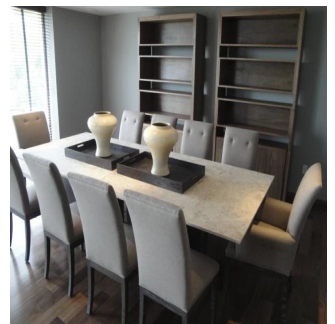

Penthouse

Beautiful Vip Apartment With Panoramic View Of The Park

Panama, Panamá, Panamá, Campos Elíseos, , ,

MIESIECZNA CENA WYNAJMU

$ 7000.00

SALES PRICE

$ 0.00

325 qm   6 rooms   3 bedrooms   3 bathrooms

3 floors   3 qm land area   3 car spaces

Bruno Paul Bourlon
Best Realty Mexico
Ciudad de México, Mexico - Czas lokalny

+52 55 1766 5789

Available From: 30.08.2019

Floor: 4   Floors: 4   Rok Zbudowany: 2017   Car Spaces: 4   Year Of Construction: 2017   Type: Office