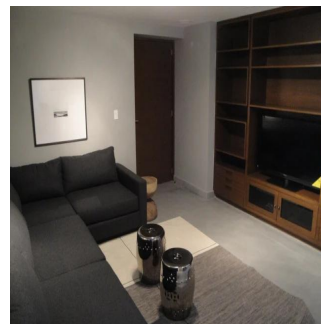

# Beautiful Vip Apartment With Panoramic View Of The Park

Panama, Panamá, Panamá, Campos Elíseos, , ,

MIESIECZNA CENA WYNAJMU

**USD 7000.00**

SALES PRICE

**USD 0.00**

325 qm 6 rooms 3 bedrooms 3 bathrooms

3 floors 3 qm land area 3 car spaces