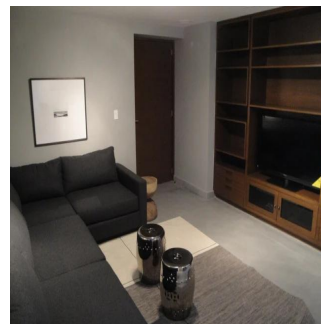

Penthouse

Beautiful Vip Apartment With Panoramic View Of The Park

Panama, Panamá, Panamá, Campos Elíseos, , ,

MIESIECZNA CENA WYNAJMU

$ 7000.00

SALES PRICE

$ 0.00

325 qm   6 rooms   3 bedrooms   3 bathrooms

3 floors   3 qm land area   3 car spaces

Bruno Paul Bourlon
Best Realty Mexico
Ciudad de México, Mexico - Czas lokalny

+52 55 1766 5789

Available From: 30.08.2019

Floor: 4   Floors: 4   Rok Zbudowany: 2017   Car Spaces: 4   Year Of Construction: 2017   Type: Office