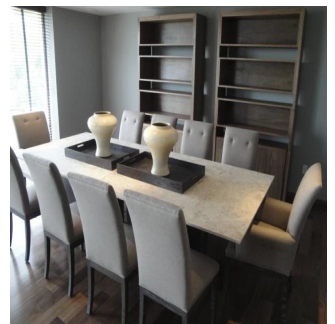

# Beautiful Vip Apartment With Panoramic View Of The Park

Panama, Panamá, Panamá, Campos Elíseos, , ,

MIESIECZNA CENA WYNAJMU

**USD 7000.00**

SALES PRICE

**USD 0.00**

325 qm 6 rooms 3 bedrooms 3 bathrooms

3 floors 3 qm land area 3 car spaces