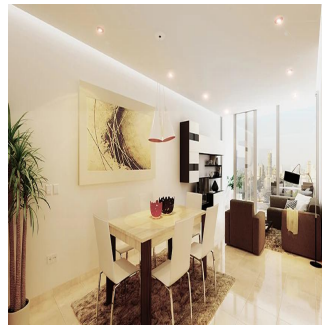

Penthouse

Apartments For Sale In Balboa Bay Tower

'''

SALES PRICE

USD 313000.00

- 321 qm
- 4 rooms
- 2 bedrooms
- 2 bathrooms
- 2 floors
- 2 qm land area
- 2 car spaces

Iv?n Carlucci Sucre
Inversiones Natasha
Panamá, Panama - Czas lokalny

+507 300 1111

Available From: 20.08.2019

Floor: 4   Floors: 4   Rok Zbudowany: 2017   Car Spaces: 4   Year Of Construction: 2017   Type: Office