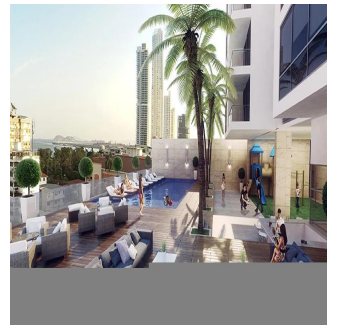

Available From: 20.08.2019

Floor: 4   Floors: 4   Rok Zbudowany: 2017   Car Spaces: 4   Year Of Construction: 2017   Type: Office