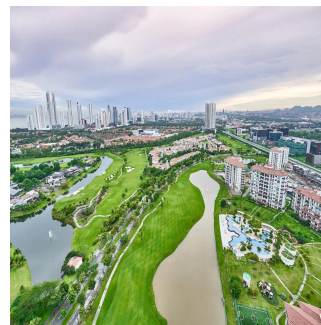

Javier Sierra

Ivan Sierra Inversiones

Panamá, Panama - Czas lokalny

+507 236-8353

A luxurious tower of 30 floors of residential apartments located in Santa María Golf & Country Club, one of the most exclusive projects in Panama, minutes from Costa del Este. La Vista on the Green is a luxury building with family apartments of impeccable finishes. With a privileged location and beautiful views of the golf course designed by Nicklaus Design, residents of Santa María Golf & Country Club can enjoy quick and easy access to Costa del Este, the city center, the best banking area, exclusive areas of shops and direct access to Tocumen International airport. Santa María is a luxury residential complex where modernity is combined with greenery, creating an incomparable lifestyle. The Santa María, a Luxury Collection Hotel & Golf Resort is a five-star urban resort that offers exceptional experiences to the most knowledgeable travelers who are looking for a true connection with the destination. The hotel has 182 luxury rooms and suites with Panamanian design elements. Surrounded by the extraordinary view of the professional golf course, designed by Nicklaus Design, the resort has three restaurants, an avant-garde spa, a gym with rejuvenating natural light, an outdoor pool overlooking the golf course and exceptional spaces for Events and meetings Our exclusive apartment is different from everyone in the building as it is a full 600 m2 flat with a large balcony that encourages you to relax with the beautiful views of the city's skyscrapers, the Pacific Ocean and the greenery of the golf course . Of course the best finishes that can be offered in marble floors, kitchen with island, marble envelopes in kitchen and bathrooms, excellent imported faucets and solid doors throughout the apartment. The building has all the amenities for the enjoyment of your family and loved ones.