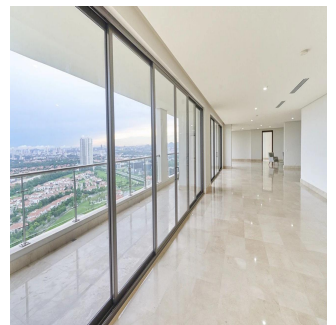

Javier Sierra

Ivan Sierra Inversiones

Panamá, Panama - Czas lokalny

+507 236-8353

A luxurious tower of 30 floors of residential apartments located in Santa María Golf & Country Club, one of the most exclusive projects in Panama, minutes from Costa del Este. La Vista on the Green is a luxury building with family apartments of impeccable finishes. With a privileged location and beautiful views of the golf course designed by Nicklaus Design, residents of Santa María Golf & Country Club can enjoy quick and easy access to Costa del Este, the city center, the best banking area, exclusive areas of shops and direct access to Tocumen International airport. Santa María is a luxury residential complex where modernity is combined with greenery, creating an incomparable lifestyle. The Santa María, a Luxury Collection Hotel & Golf Resort is a five-star urban resort that offers exceptional experiences to the most knowledgeable travelers who are looking for a true connection with the destination. The hotel has 182 luxury rooms and suites with Panamanian design elements. Surrounded by the extraordinary view of the professional golf course, designed by Nicklaus Design, the resort has three restaurants, an avant-garde spa, a gym with rejuvenating natural light, an outdoor pool overlooking the golf course and exceptional spaces for Events and meetings Our exclusive apartment is different from everyone in the building as it is a full 600 m2 flat with a large balcony that encourages you to relax with the beautiful views of the city's skyscrapers, the Pacific Ocean and the greenery of the golf course . Of course the best finishes that can be offered in marble floors, kitchen with island, marble envelopes in kitchen and bathrooms, excellent imported faucets and solid doors throughout the apartment. The building has all the amenities for the enjoyment of your family and loved ones.