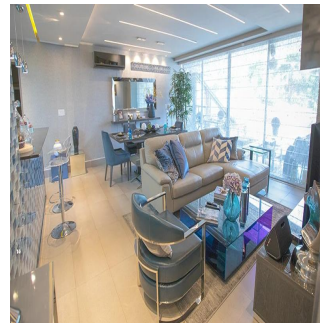

Penthouse

Apartment In La Loma Hato Pintado

Singapore, Singapore, Singapore, , , ,

SALES PRICE

USD 255400.00

- 112 qm
- 4 rooms
- 2 bedrooms
- 2 bathrooms
- 2 floors
- 2 qm land area
- 2 car spaces

Javier Sierra

Ivan Sierra Inversiones

Panamá, Panama - Czas lokalny

+507 236-8353

With its privileged and elevated location in the Barrio de La Loma, one of the most exclusive residential areas of the city known for its tranquility and its spectacular panoramic views, Loma Vista Tower will rise with 31 floors in two towers under the same facade, divided with an independent lobby for each of the towers, providing greater privacy to its residents. Loma Vista Tower was designed by the internationally renowned architect firm Mallol & Mallol, with a modern and imposing facade, as well as its fine finishes and luxury details, its excellent distributions in each of its apartments, with wide areas and variety of footage. Among the spectacular facilities it will offer: - Apartments with 1 Parking - 5 high-speed elevators - Lobby for each of the towers - Balcony with panoramic views of the city - Imported kitchen furniture and granite countertops - Fine high-format coverings - It will have the most complete Social Area of ??Panama - 2 swimming pools for adults and 1 swimming pool for children - Gym area - Squash court - Playroom for children - Cinema Room - Party room - Lounge - Spa with sauna and bathroom Turkish - Jacuzzi