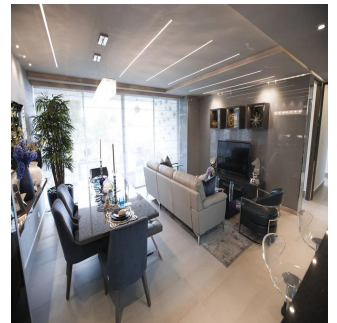

Penthouse

Apartment In La Loma Hato Pintado

Singapore, Singapore, Singapore, , , ,

SALES PRICE

USD 255400.00

- 112 qm
- 4 rooms
- 2 bedrooms
- 2 bathrooms
- 2 floors
- 2 qm land area
- 2 car spaces

Javier Sierra

Ivan Sierra Inversiones

Panamá, Panama - Czas lokalny

+507 236-8353

With its privileged and elevated location in the Barrio de La Loma, one of the most exclusive residential areas of the city known for its tranquility and its spectacular panoramic views, Loma Vista Tower will rise with 31 floors in two towers under the same facade, divided with an independent lobby for each of the towers, providing greater privacy to its residents. Loma Vista Tower was designed by the internationally renowned architect firm Mallol & Mallol, with a modern and imposing facade, as well as its fine finishes and luxury details, its excellent distributions in each of its apartments, with wide areas and variety of footage. Among the spectacular facilities it will offer: - Apartments with 1 Parking - 5 high-speed elevators - Lobby for each of the towers - Balcony with panoramic views of the city - Imported kitchen furniture and granite countertops - Fine high-format coverings - It will have the most complete Social Area of ??Panama - 2 swimming pools for adults and 1 swimming pool for children - Gym area - Squash court - Playroom for children - Cinema Room - Party room - Lounge - Spa with sauna and bathroom Turkish - Jacuzzi