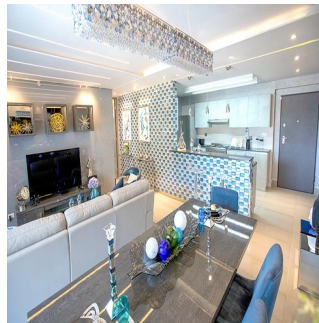

Penthouse

Apartment In La Loma Hato Pintado

Singapore, Singapore, Singapore, , , ,

SALES PRICE

USD 255400.00

- 112 qm
- 4 rooms
- 2 bedrooms
- 2 bathrooms
- 2 floors
- 2 qm land area
- 2 car spaces

Javier Sierra

Ivan Sierra Inversiones

Panamá, Panama - Czas lokalny

+507 236-8353

With its privileged and elevated location in the Barrio de La Loma, one of the most exclusive residential areas of the city known for its tranquility and its spectacular panoramic views, Loma Vista Tower will rise with 31 floors in two towers under the same facade, divided with an independent lobby for each of the towers, providing greater privacy to its residents. Loma Vista Tower was designed by the internationally renowned architect firm Mallol & Mallol, with a modern and imposing facade, as well as its fine finishes and luxury details, its excellent distributions in each of its apartments, with wide areas and variety of footage. Among the spectacular facilities it will offer: - Apartments with 1 Parking - 5 high-speed elevators - Lobby for each of the towers - Balcony with panoramic views of the city - Imported kitchen furniture and granite countertops - Fine high-format coverings - It will have the most complete Social Area of ??Panama - 2 swimming pools for adults and 1 swimming pool for children - Gym area - Squash court - Playroom for children - Cinema Room - Party room - Lounge - Spa with sauna and bathroom Turkish - Jacuzzi