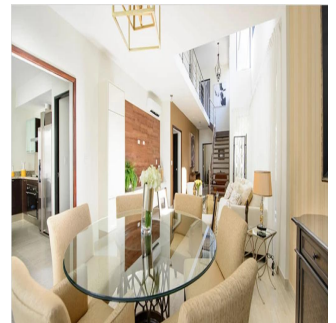

Morelli And Family Realty

Panama City, Panama - Czas lokalny

+507 6219-8406

Available From: 19.08.2019

Floor: 4 Floors: 4 Rok Zbudowany: 2017 Car Spaces: 4 Year Of Construction: 2017 Type: Office

Udogodnienia