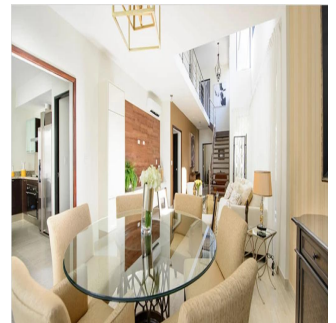

Morelli And Family Realty

Panama City, Panama - Czas lokalny

📞 +507 6219-8406

Available From: 19.08.2019

Floor: 4 Floors: 4 Rok Zbudowany: 2017 Car Spaces: 4 Year Of Construction: 2017 Type: Office