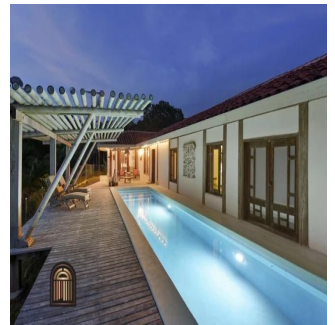

Penthouse

Kanyini Retreat Cabins

Singapore, Singapore, Singapore, , , ,

SALES PRICE

USD 895000.00

- 680 qm
- 12 rooms
- 5 bedrooms
- 7 bathrooms
- 7 floors
- 7 qm land area
- 7 car spaces

Karla Adams

Open Doors Panama Estates

Panamá, Panama - Czas lokalny

+507 6390-5229

The Kanyini Retreat is just that. It's an escape, a luxury of nature, views and sounds that are good for the soul. Set in the gorgeous hillside of the southern tip of The Azuero Peninsula, the property provides privacy to each of its quality built and artistically designed structures. A private owner's residence features hand-etched ceilings, custom woodwork, ocean-view pool and sundeck, and fenced yard for pets. Five guest suites are perfect for family reunions, nightly rentals, or corporate retreats. All guests come together and share the community kitchen. The sunsets are lovely with the backdrop of the Pacific Ocean. Nothing but the sounds of nature will demand your attention! The property is fully remodeled for structural integrity, functionality, quality, durability and water flow. Remodel includes 435 meters of concrete road, and 87 meters of concrete path. Truly, it is turn-key with all appliances and guest furniture included. Please see the full list of features and inclusions in the tab area below the photos.