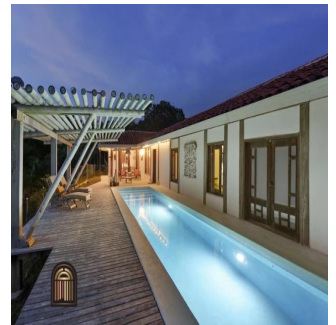

Panamá, Panama - Czas lokalny

+507 6390-5229

The Kanyini Retreat is just that. It's an escape, a luxury of nature, views and sounds that are good for the soul. Set in the gorgeous hillside of the southern tip of The Azuero Peninsula, the property provides privacy to each of its quality built and artistically designed structures. A private owner's residence features hand-etched ceilings, custom woodwork, ocean-view pool and sundeck, and fenced yard for pets. Five guest suites are perfect for family reunions, nightly rentals, or corporate retreats. All guests come together and share the community kitchen. The sunsets are lovely with the backdrop of the Pacific Ocean. Nothing but the sounds of nature will demand your attention! The property is fully remodeled for structural integrity, functionality, quality, durability and water flow. Remodel includes 435 meters of concrete road, and 87 meters of concrete path. Truly, it is turn-key with all appliances and guest furniture included. Please see the full list of features and inclusions in the tab area below the photos.

Available From: 16.08.2019

Floor: 4 Floors: 4 Rok Zbudowany: 2017 Car Spaces: 4 Year Of Construction: 2017 Type: Office

If you decide to leave the retreat, nearby you can enjoy the tourist amenities of Playa Venao and Cañas such as zip lining, surfing, horseback riding, skateboarding, kyaking, SUP boarding, fishing, eco-tours, hiking, dining and amazing coffee. Internationally renowned Panga's restaurant at Eco Venao offers a gastronomic experience of farm-to-table Panamanian style and international cuisine. Twice daily commercial flights to Chitre are possible where you can rent a vehicle and stock up on organic groceries at Riba Smith before heading down to the retreat. Or, arrive by helicopter direct to your property. At Kanyini Retreat you can give your guests the experience they will not soon forget