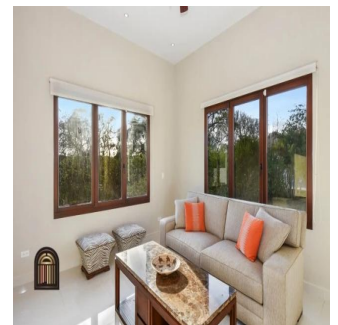

# Elegant And Private Beachfront Estate

Singapore, Singapore, Singapore, , , ,

SALES PRICE

**USD 989000.00**

-  504 qm
-  9 rooms
-  4 bedrooms
-  5 bathrooms
-  5 floors
-  5 qm land area
-  5 car spaces

**Karla Adams**

Open Doors Panama Estates

Panamá, Panama - Czas lokalny

 +507 6390-5229

Elegant and ultra-private, this beachfront estate gleams with clean, bright, high-end finishes. Concealed at the very end of a quiet subdivision in Panama's darling town of Pedasi, your beachfront paradise is about as private as it gets without being isolated. Step out from the pool right onto the sandy shores of the gorgeous beach that stretches for miles. Walk, swim, and enjoy the fact that you have this slice of heaven almost all to yourself. For water lovers and sun bathers, the swimming pool is tucked between the sheltering walls of the four bedrooms on one end and the living room and kitchen on the other. Abundant windows allow plenty of natural light and fresh breeze throughout the home. The North American style kitchen offers plenty of cabinet and counter space, with even more culinary offerings in the outdoor bohio with included grill. Well-built and with new interior and exterior paint included, this home is move-in ready. Quality furnishings can be included for an easy transition to your dream home, or bring your own taste of home. Additional details are below in the tabbed area. If you would like to experience the home in 3D please let us know and we will send a link to view the tour. Any questions, we are at your service.