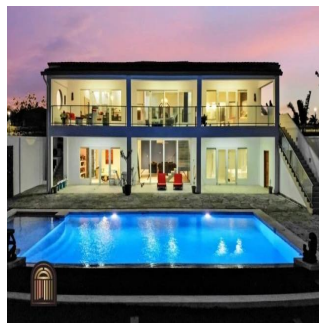

Penthouse

Expansive Beachfront Estate

Singapore, Singapore, Singapore, , , ,

SALES PRICE

$ 2250000.00

- 🏠 1018 qm
- 🏠 11 rooms
- 🛏 6 bedrooms
- 🚿 5 bathrooms
- 🏠 5 floors
- 📐 5 qm land area
- 🚗 5 car spaces

Karla Adams

Open Doors Panama Estates

Panamá, Panama - Czas lokalny

+507 6390-5229