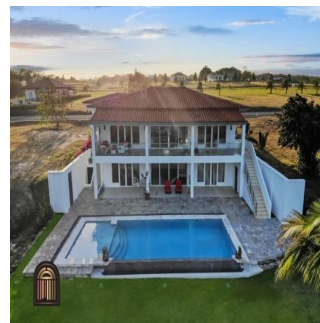

Penthouse

Expansive Beachfront Estate

Singapore, Singapore, Singapore, , , ,

SALES PRICE

$ 2250000.00

- 🏠 1018 qm
- 🏠 11 rooms
- 🛏 6 bedrooms
- 🚿 5 bathrooms
- 🏠 5 floors
- 📐 5 qm land area
- 🚗 5 car spaces

Karla Adams

Open Doors Panama Estates

Panamá, Panama - Czas lokalny

+507 6390-5229