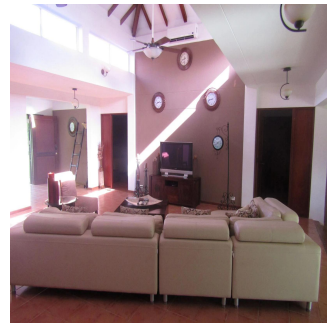

Penthouse

Three Bedroom Decameron Villa With Water Fall

Singapore, St Thomas Walk, Singapore, Calle Pineau, , ,

SALES PRICE

\$ 450000.00

-  qm
-  3 rooms
-  3 bedrooms
-  0 bathrooms
-  0 floors
-  0 qm land area
-  0 car spaces

Pierre Marleau

Uncover Panama

Panama, Panama - Czas lokalny

 +507 6487-4686

With all of the comforts of home, this villa is move-in ready! Private swimming pool with waterfall, extra large bedrooms all with private baths, open living space, vaulted ceilings, fully air-conditioned, beautiful granite and marble countertops, tiled floors, leather sofas, custom iron beds, exceptional décor all in excellent condition, incredible golf course view from front and back yard, large private lot, mature landscaping, covered patios, custom patio furniture, flower covered arbor, palm trees, fully screened, window tinting, gas grill, hand painted mural, this is a must see. Perfect opportunity for the retired or semi-retired, part time or full time resident. Excellent source of rental income, when you are not able to enjoy paradise, rent it out with on-site rental management team.