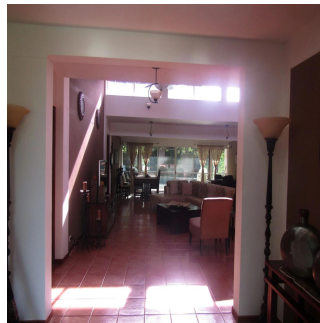

Pierre Marleau

Uncover Panama

Panama, Panama - Czas lokalny

 +507 6487-4686

With all of the comforts of home, this villa is move-in ready! Private swimming pool with waterfall, extra large bedrooms all with private baths, open living space, vaulted ceilings, fully air-conditioned, beautiful granite and marble countertops, tiled floors, leather sofas, custom iron beds, exceptional décor all in excellent condition, incredible golf course view from front and back yard, large private lot, mature landscaping, covered patios, custom patio furniture, flower covered arbor, palm trees, fully screened, window tinting, gas grill, hand painted mural, this is a must see. Perfect opportunity for the retired or semi-retired, part time or full time resident. Excellent source of rental income, when you are not able to enjoy paradise, rent it out with on-site rental management team.