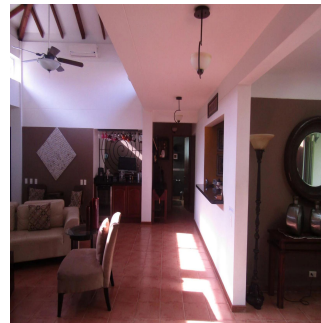

Penthouse

Three Bedroom Decameron Villa With Water Fall

Singapore, St Thomas Walk, Singapore, Calle Pineau, , ,

SALES PRICE

\$ 450000.00

-  qm
-  3 rooms
-  3 bedrooms
-  0 bathrooms
-  0 floors
-  0 qm land area
-  0 car spaces

Pierre Marleau

Uncover Panama

Panama, Panama - Czas lokalny

 +507 6487-4686

With all of the comforts of home, this villa is move-in ready! Private swimming pool with waterfall, extra large bedrooms all with private baths, open living space, vaulted ceilings, fully air-conditioned, beautiful granite and marble countertops, tiled floors, leather sofas, custom iron beds, exceptional décor all in excellent condition, incredible golf course view from front and back yard, large private lot, mature landscaping, covered patios, custom patio furniture, flower covered arbor, palm trees, fully screened, window tinting, gas grill, hand painted mural, this is a must see. Perfect opportunity for the retired or semi-retired, part time or full time resident. Excellent source of rental income, when you are not able to enjoy paradise, rent it out with on-site rental management team.