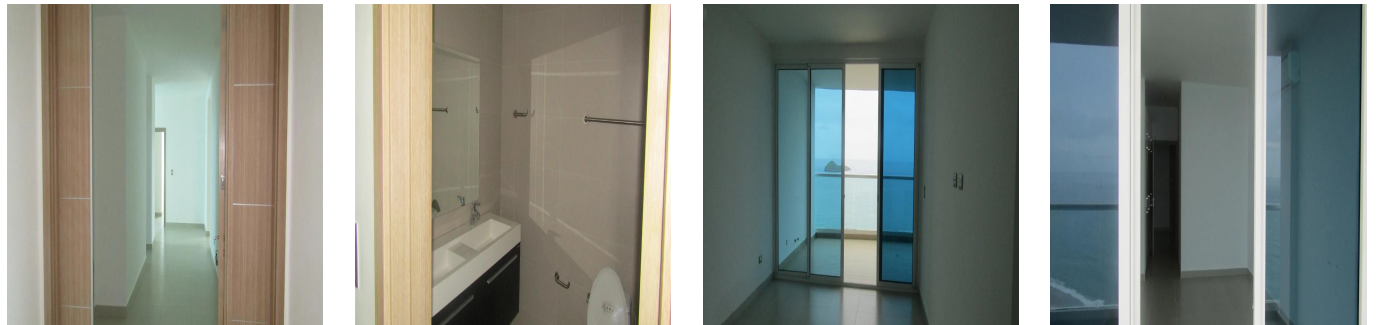

Penthouse

Santa Clara Four Bedroom Condominium

Singapore, Wallich Street, Singapore, , , ,

SALES PRICE

\$ 570000.00

-  qm
-  7 rooms
-  4 bedrooms
-  3 bathrooms
-  3 floors
-  3 qm land area
-  3 car spaces

Pierre Marleau

Uncover Panama

Panama, Panama - Czas lokalny

 +507 6487-4686

Enjoy the most spectacular beach on the Pacific Coastline in this four bedrooms and four half bathrooms, Luxury condo completely furnished with top-of-the-line gourmet kitchen, Elegantly designed, Maid room, Samsung inverter air conditioners of 18,000 btu. The covered private terrace displays and is breath taking panoramic views of the Pacific ocean and white sandy beach know as Costa Blanca.