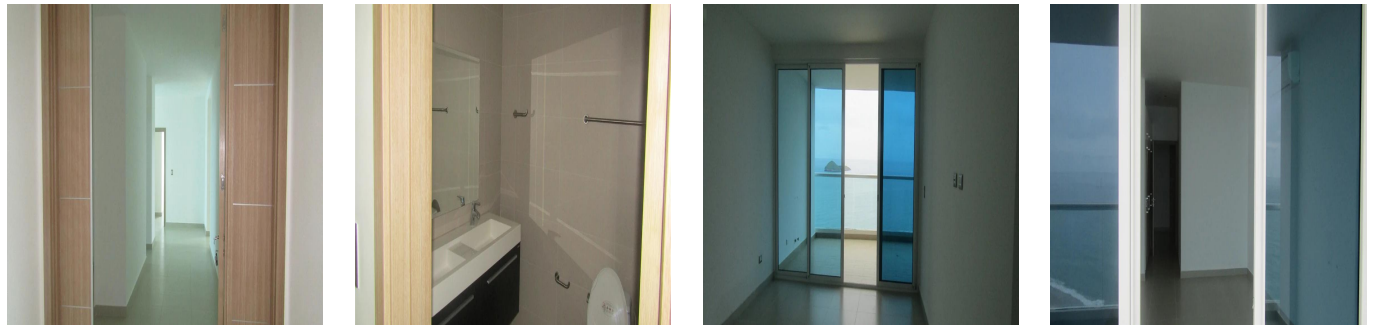

# Santa Clara Four Bedroom Condominium

Singapore, Wallich Street, Singapore, , , ,

SALES PRICE

**USD 570000.00**

- qm
- 7 rooms
- 4 bedrooms
- 3 bathrooms
- 3 floors
- 3 qm land area
- 3 car spaces

**Pierre Marleau**

Uncover Panama

Panama, Panama - Czas lokalny

+507 6487-4686

Enjoy the most spectacular beach on the Pacific Coastline in this four bedrooms and four half bathrooms, Luxury condo completely furnished with top-of-the-line gourmet kitchen, Elegantly designed, Maid room, Samsung inverter air conditioners of 18,000 btu. The covered private terrace displays and is breath taking panoramic views of the Pacific ocean and white sandy beach know as Costa Blanca.