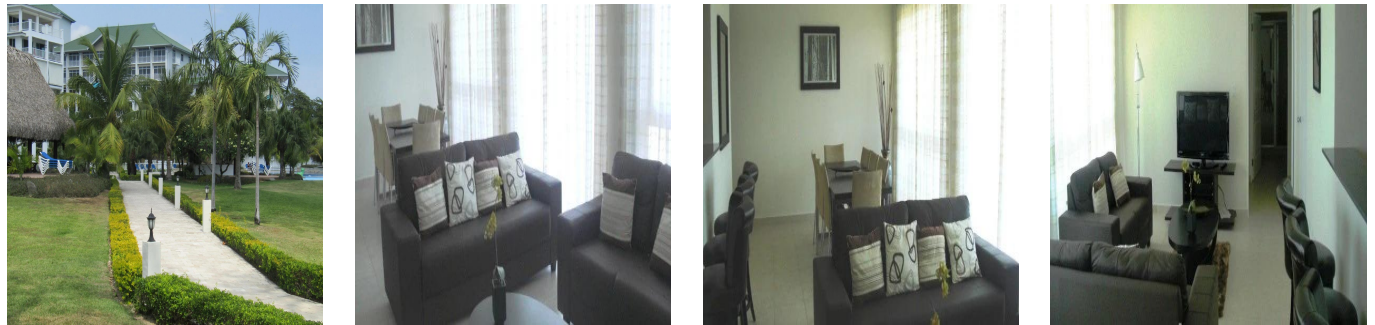

Penthouse

Bijao Two Bedroom Condominium

'''

SALES PRICE

USD 240000.00

- qm
- 4 rooms
- 2 bedrooms
- 2 bathrooms
- 2 floors
- 2 qm land area
- 2 car spaces

Pierre Marleau
Uncover Panama
Panama, Panama - Czas lokalny

+507 6487-4686

Make your next property investment this luxurious two bedroom condominium. Located in the premier Bijao Resort you will enjoy the world-class beach club, infinity pools, sauna, fitness center, wellness spa with Turkish bath, nine holes of golf, tennis, volleyball, ping pong tables, billiards, and much more!

Available From: 16.08.2019

Floor: 4 Floors: 4 Rok Zbudowany: 2017 Car Spaces: 4 Year Of Construction: 2017 Type: Office

Udogodnienia

ID	Identyfikator nieruchomości
----	-----------------------------

Outdoor Amenities