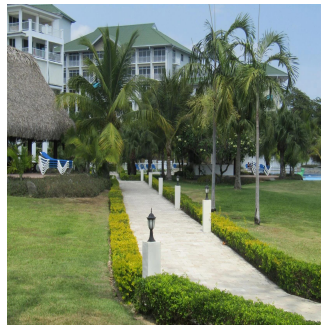

Penthouse

Bijao Two Bedroom Condominium

'''

SALES PRICE

\$ 240000.00

- qm
- 4 rooms
- 2 bedrooms
- 2 bathrooms
- 2 floors
- 2 qm land area
- 2 car spaces

Pierre Marleau
Uncover Panama
Panama, Panama - Czas lokalny

+507 6487-4686

Make your next property investment this luxurious two bedroom condominium. Located in the premier Bijao Resort you will enjoy the world-class beach club, infinity pools, sauna, fitness center, wellness spa with Turkish bath, nine holes of golf, tennis, volleyball, ping pong tables, billiards, and much more!