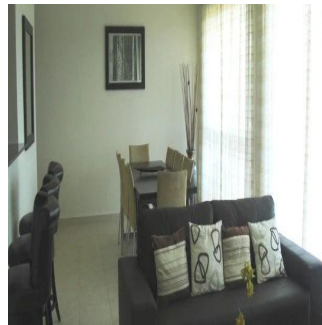

Penthouse

Bijao Two Bedroom Condominium

'''

SALES PRICE

\$ 240000.00

- qm
- 4 rooms
- 2 bedrooms
- 2 bathrooms
- 2 floors
- 2 qm land area
- 2 car spaces

Pierre Marleau
Uncover Panama
Panama, Panama - Czas lokalny

+507 6487-4686

Make your next property investment this luxurious two bedroom condominium. Located in the premier Bijao Resort you will enjoy the world-class beach club, infinity pools, sauna, fitness center, wellness spa with Turkish bath, nine holes of golf, tennis, volleyball, ping pong tables, billiards, and much more!