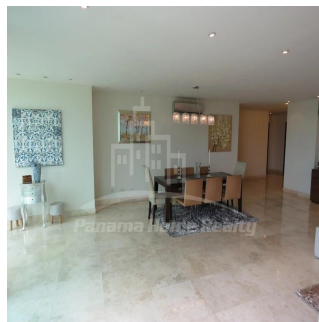

Penthouse

Exclusive 3 Bedroom Furnished Apartment For Rent On Avenida Balboa

Singapore, Singapore, Singapore, Av Balboa, , ,

MIESIECZNA CENA WYNAJMU

USD 3600.00

SALES PRICE

USD 0.00

- 🏠 286 qm
- 🏠 6 rooms
- 🛏 3 bedrooms
- 🚿 3 bathrooms
- 🏠 3 floors
- 📏 3 qm land area
- 🚗 3 car spaces

Pavlina Srubarova

Panama Home Realty

Panamá, Panama - Czas lokalny

+507 66986850

Panama Home Realty offering exclusive fully furnished 3 bedroom apartment located in building that it really stands out amongst the ultra modern and neoclassical facades that have become such a well known part of the Panama City Panama skyline. The developers chose the sleek design to compliment the interiors, which are just as sleek and understated as the exterior. Located in the exclusive Bella Vista sector, at the Park has easy access to Balboa Avenue, Calle 50 and Via España. Just 2 minutes away you're on calle Uruguay where you have one of the best selection of restaurants in the city. This modern building is located in Bella Vista is a 48-story tower shaped like an ellipse, rising high into the sky with no other high rises next to it. – Master bedroom with walk-in closets and panoramic view to the Park – 2 additional bedrooms with private bathroom – Big living room with panoramic view of the park and 1/2 guest toilet – Dining room with area for bar or lounge – 2 parking spaces Excellent Location: – One Block from Cinta Costera Ocean Rd – Across the Street from Urraca Park – Riba Smith Market at walking distance – Near to Synagogue, Schools e Churches – Convenient access to North & South highways Social Areas Include: – Swimming Pool – Mini Golf – Lounge Bar – Kits play area – Gym – 24 Hs Security – Concierge Service – Guest Parking – Pet Friendly – Friendly International Neighbors – Very New Building