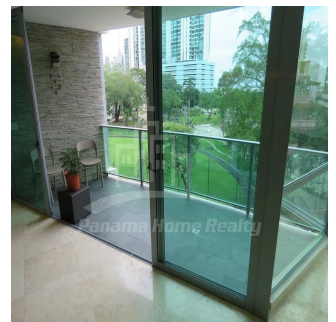

Penthouse

Exclusive 3 Bedroom Furnished Apartment For Rent On Avenida Balboa

Singapore, Singapore, Singapore, Av Balboa, , ,

MIESIECZNA CENA WYNAJMU

USD 3600.00

SALES PRICE

USD 0.00

- 🏠 286 qm
- 🏠 6 rooms
- 🛏 3 bedrooms
- 🚿 3 bathrooms
- 🏠 3 floors
- 📏 3 qm land area
- 🚗 3 car spaces

Pavlina Srubarova

Panama Home Realty

Panamá, Panama - Czas lokalny

+507 66986850

Panama Home Realty offering exclusive fully furnished 3 bedroom apartment located in building that it really stands out amongst the ultra modern and neoclassical facades that have become such a well known part of the Panama City Panama skyline. The developers chose the sleek design to compliment the interiors, which are just as sleek and understated as the exterior. Located in the exclusive Bella Vista sector, at the Park has easy access to Balboa Avenue, Calle 50 and Via España. Just 2 minutes away you're on calle Uruguay where you have one of the best selection of restaurants in the city. This modern building is located in Bella Vista is a 48-story tower shaped like an ellipse, rising high into the sky with no other high rises next to it. – Master bedroom with walk-in closets and panoramic view to the Park – 2 additional bedrooms with private bathroom – Big living room with panoramic view of the park and 1/2 guest toilet – Dining room with area for bar or lounge – 2 parking spaces Excellent Location: – One Block from Cinta Costera Ocean Rd – Across the Street from Urraca Park – Riba Smith Market at walking distance – Near to Synagogue, Schools e Churches – Convenient access to North & South highways Social Areas Include: – Swimming Pool – Mini Golf – Lounge Bar – Kits play area – Gym – 24 Hs Security – Concierge Service – Guest Parking – Pet Friendly – Friendly International Neighbors – Very New Building

Available From: 13.08.2019

Floor: 4 Floors: 4 Rok Zbudowany: 2017 Car Spaces: 4 Year Of Construction: 2017 Type: Office

Udogodnienia

ID Identyfikator nieruchomości

Outdoor Amenities