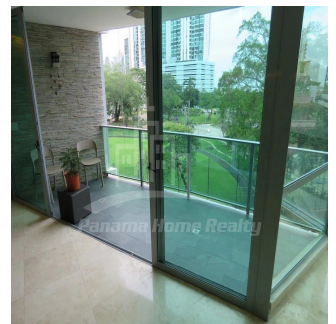

Penthouse

Exclusive 3 Bedroom Furnished Apartment For Rent On Avenida Balboa

Singapore, Singapore, Singapore, Av Balboa, , ,

MIESIECZNA CENA WYNAJMU

\$ 3600.00

SALES PRICE

\$ 0.00

- 🏠 286 qm
- 🏠 6 rooms
- 🛏️ 3 bedrooms
- 🚿 3 bathrooms
- 🏠 3 floors
- 📏 3 qm land area
- 🚗 3 car spaces

Pavlina Srubarova

Panama Home Realty

Panamá, Panama - Czas lokalny

+507 66986850

Panama Home Realty offering exclusive fully furnished 3 bedroom apartment located in building that it really stands out amongst the ultra modern and neoclassical facades that have become such a well known part of the Panama City Panama skyline. The developers chose the sleek design to compliment the interiors, which are just as sleek and understated as the exterior. Located in the exclusive Bella Vista sector, at the Park has easy access to Balboa Avenue, Calle 50 and Via España. Just 2 minutes away you're on calle Uruguay where you have one of the best selection of restaurants in the city. This modern building is located in Bella Vista is a 48-story tower shaped like an ellipse, rising high into the sky with no other high rises next to it. – Master bedroom with walk-in closets and panoramic view to the Park – 2 additional bedrooms with private bathroom – Big living room with panoramic view of the park and 1/2 guest toilet – Dining room with area for bar or lounge – 2 parking spaces Excellent Location: – One Block from Cinta Costera Ocean Rd – Across the Street from Urraca Park – Riba Smith Market at walking distance – Near to Synagogue, Schools e Churches – Convenient access to North & South highways Social Areas Include: – Swimming Pool – Mini Golf – Lounge Bar – Kits play area – Gym – 24 Hs Security – Concierge Service – Guest Parking – Pet Friendly – Friendly International Neighbors – Very New Building

Available From: 13.08.2019

Floor: 4 Floors: 4 Rok Zbudowany: 2017 Car Spaces: 4 Year Of Construction: 2017 Type: Office

Udogodnienia

ID Identyfikator nieruchomości

Outdoor Amenities