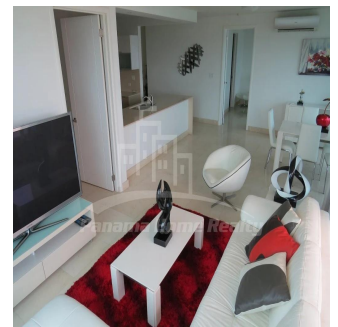

# Luxury Beach Apartment For Sale Located In Playa Bonita Residences

Philippines, Metro Manila, Taguig, , , ,

SALES PRICE

**\$ 500000.00**

- 156 qm
- 4 rooms
- 2 bedrooms
- 2 bathrooms
- 2 floors
- 2 qm land area
- 2 car spaces

**Pavlina Srubarova**

Panama Home Realty

Panamá, Panama - Czas lokalny

+507 66986850

Panama Home Realty S.A. offering luxury Casa Bonita Residences, an exclusive beach and city project situated among beautiful rainforest and natural wildlife settings. With stunning views of the Pacific Ocean and the entrance to the Panama Canal, all located just 15 minutes away from Panama City. CASA BONITA: Inside of Playa Bonita Residences you will find Casa Bonita, a spectacular mediterranean-greek residential tower. Ownership at Casa Bonita includes an exclusive affiliation to the prestigious beach and resort club, The Pearl Club, hosting extraordinary amenities such as pool, gym and spa, just steps away from the beautiful beach Playa Bonita. THE BUILDING: – 26 story-tower with 21 levels of apartments from one, two and three bedrooms – Three high speed and one service elevator – Three parking levels – Visitor parking – 24 hour security – Exclusive social area of two levels with 360° view and complete amenities, pool, gym, open terrace and party room – Concierge service As an owner in Casa Bonita you will have a membership to a luxurious and private beach club “Pearl Club”, where you can enjoy many distractions as a world-class spa with full gym, massage room, body treatments, among other services. Oceanfront pool, sunbathing area, restaurant, laundry, transportation, valet parking and / or “concierge” services. BEACH CLUB: – Clarins spa – Beachfront pool – Fully equipped gym – Ballroom Enjoy the of the pleasure of living in Casa Bonita Residences!