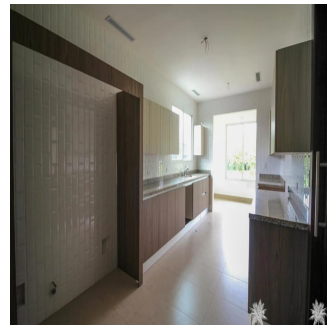

**Kent Davis**

Panama Equity Real Estate

Panamá, Panama - Czas lokalny

 +507 6030-6782

Custom built home using the best materials and finishes available, this property features the latest in modern design and construction to incorporate a large, spacious floor plan with high ceilings and plenty of windows. The new buyer will also appreciate the smart layout in the kitchen with adjoining service area and access to the closed garage. From the living room, enjoy a nice walk-out to the yard backing onto the 15th fairway which is green and very lush with hedges and trees acting as a backdrop. All of this in one of Panama's premier golf communities, a neighbourhood for those that want the best available!