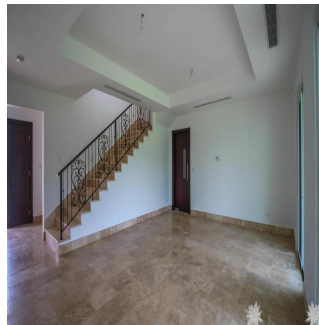

**Kent Davis**

Panama Equity Real Estate

Panamá, Panama - Czas lokalny

 +507 6030-6782

Custom built home using the best materials and finishes available, this property features the latest in modern design and construction to incorporate a large, spacious floor plan with high ceilings and plenty of windows. The new buyer will also appreciate the smart layout in the kitchen with adjoining service area and access to the closed garage. From the living room, enjoy a nice walk-out to the yard backing onto the 15th fairway which is green and very lush with hedges and trees acting as a backdrop. All of this in one of Panama's premier golf communities, a neighbourhood for those that want the best available!