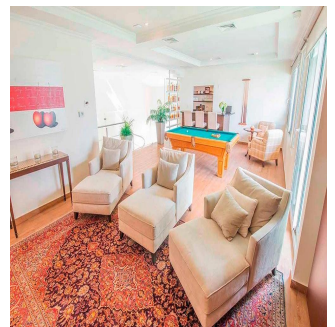

Panama Luxury Living

Panamá, Panama - Czas lokalny

+507 6459-4848

For sale or rent this prestigious 920m2 Penthouse located in the prestigious Belvedere Park Building in the heart of Coco del Mar, considered one of the most outstanding areas in Panama City becoming the best place to live. In addition to having amenities for the enjoyment of their daily lives. The main entrance has a height of 12 meters, Double height foyer, Double height room, 360° view of the sea and the city, 50 m in front of the sea, Family Room, Recreation room with bar, billiards, home cinema, Linn Surround System, 2 elevators with private access card, 225m2 of open terrace, Full body double glazed windows made in Germany