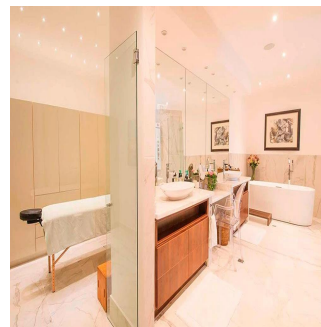

Panama Luxury Living

Panamá, Panama - Czas lokalny

+507 6459-4848

For sale or rent this prestigious 920m2 Penthouse located in the prestigious Belvedere Park Building in the heart of Coco del Mar, considered one of the most outstanding areas in Panama City becoming the best place to live. In addition to having amenities for the enjoyment of their daily lives. The main entrance has a height of 12 meters, Double height foyer, Double height room, 360° view of the sea and the city, 50 m in front of the sea, Family Room, Recreation room with bar, billiards, home cinema, Linn Surround System, 2 elevators with private access card, 225m2 of open terrace, Full body double glazed windows made in Germany