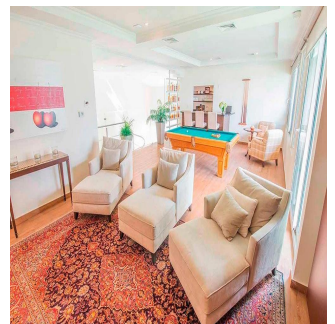

**Tara Goldberg**

Panama Luxury Living

Panamá, Panama - Czas lokalny

☎ +507 6459-4848

For sale or rent this prestigious 920m2 Penthouse located in the prestigious Belvedere Park Building in the heart of Coco del Mar, considered one of the most outstanding areas in Panama City becoming the best place to live. In addition to having amenities for the enjoyment of their daily lives. The main entrance has a height of 12 meters, Double height foyer, Double height room, 360° view of the sea and the city, 50 m in front of the sea, Family Room, Recreation room with bar, billiards, home cinema, Linn Surround System, 2 elevators with private access card, 225m2 of open terrace, Full body double glazed windows made in Germany