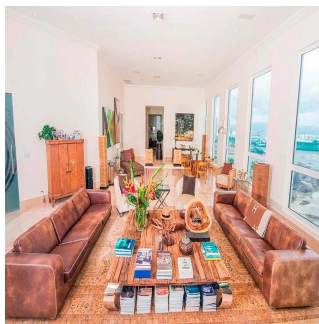

# Prestigious Penthouse Located In The Prestigious Belvedere Park Building

'''

SALES PRICE

**\$ 2200000.00**

- 🏠 920 qm
- 🏠 6 rooms
- 🛏 3 bedrooms
- 🚿 3 bathrooms
- 🏠 3 floors
- 📏 3 qm land area
- 🚗 3 car spaces

**Tara Goldberg**

Panama Luxury Living

Panamá, Panama - Czas lokalny

☎ +507 6459-4848

For sale or rent this prestigious 920m2 Penthouse located in the prestigious Belvedere Park Building in the heart of Coco del Mar, considered one of the most outstanding areas in Panama City becoming the best place to live. In addition to having amenities for the enjoyment of their daily lives. The main entrance has a height of 12 meters, Double height foyer, Double height room, 360° view of the sea and the city, 50 m in front of the sea, Family Room, Recreation room with bar, billiards, home cinema, Linn Surround System, 2 elevators with private access card, 225m2 of open terrace, Full body double glazed windows made in Germany