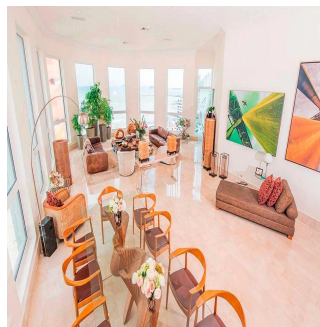

Panama Luxury Living

Panamá, Panama - Czas lokalny

+507 6459-4848

For sale or rent this prestigious 920m2 Penthouse located in the prestigious Belvedere Park Building in the heart of Coco del Mar, considered one of the most outstanding areas in Panama City becoming the best place to live. In addition to having amenities for the enjoyment of their daily lives. The main entrance has a height of 12 meters, Double height foyer, Double height room, 360° view of the sea and the city, 50 m in front of the sea, Family Room, Recreation room with bar, billiards, home cinema, Linn Surround System, 2 elevators with private access card, 225m2 of open terrace, Full body double glazed windows made in Germany