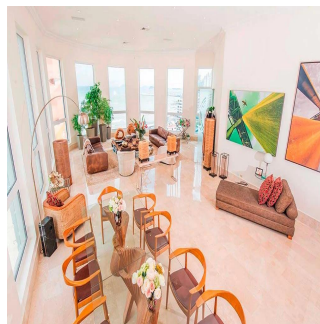

**Tara Goldberg**

Panama Luxury Living

Panamá, Panama - Czas lokalny

☎ +507 6459-4848

For sale or rent this prestigious 920m2 Penthouse located in the prestigious Belvedere Park Building in the heart of Coco del Mar, considered one of the most outstanding areas in Panama City becoming the best place to live. In addition to having amenities for the enjoyment of their daily lives. The main entrance has a height of 12 meters, Double height foyer, Double height room, 360° view of the sea and the city, 50 m in front of the sea, Family Room, Recreation room with bar, billiards, home cinema, Linn Surround System, 2 elevators with private access card, 225m2 of open terrace, Full body double glazed windows made in Germany