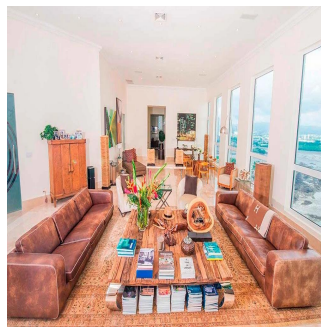

# Prestigious Penthouse Located In The Prestigious Belvedere Park Building

'''

SALES PRICE

**USD 2200000.00**

- 920 qm
- 6 rooms
- 3 bedrooms
- 3 bathrooms
- 3 floors
- 3 qm land area
- 3 car spaces

**Tara Goldberg**

Panama Luxury Living

Panamá, Panama - Czas lokalny

+507 6459-4848

For sale or rent this prestigious 920m2 Penthouse located in the prestigious Belvedere Park Building in the heart of Coco del Mar, considered one of the most outstanding areas in Panama City becoming the best place to live. In addition to having amenities for the enjoyment of their daily lives. The main entrance has a height of 12 meters, Double height foyer, Double height room, 360° view of the sea and the city, 50 m in front of the sea, Family Room, Recreation room with bar, billiards, home cinema, Linn Surround System, 2 elevators with private access card, 225m2 of open terrace, Full body double glazed windows made in Germany