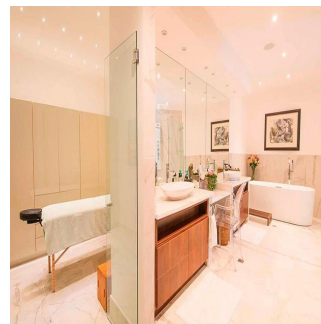

**Tara Goldberg**

Panama Luxury Living

Panamá, Panama - Czas lokalny

☎ +507 6459-4848

For sale or rent this prestigious 920m2 Penthouse located in the prestigious Belvedere Park Building in the heart of Coco del Mar, considered one of the most outstanding areas in Panama City becoming the best place to live. In addition to having amenities for the enjoyment of their daily lives. The main entrance has a height of 12 meters, Double height foyer, Double height room, 360° view of the sea and the city, 50 m in front of the sea, Family Room, Recreation room with bar, billiards, home cinema, Linn Surround System, 2 elevators with private access card, 225m2 of open terrace, Full body double glazed windows made in Germany