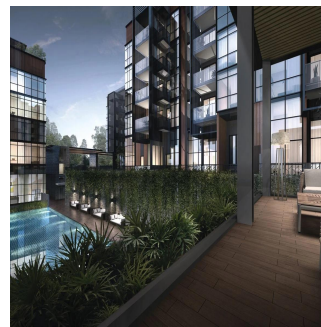

Penthouse

4 Bedroom Apartment For Sales In The View At Kismis

Hong Kong, Hong Kong Island, Sheung Wan, Lor Kismis, 18, ,

SALES PRICE

USD 1425900.00

- 🏠 94 qm
- 🏠 4 rooms
- 🛏️ 4 bedrooms
- 🚿 0 bathrooms
- 🏠 0 floors
- 📏 0 qm land area
- 🚗 0 car spaces

Roxy-Pacific Holdings Limited
 Roxy Pacific Holdings Limited
 Singapore, Singapore - Czas lokalny

+65 6440 9878

Inspired by the style of modern Tuscany, View at Kismis exudes a charm of its own. Retreat into your own home surrounded by rustic charm and be lavished with 50 facilities within the development — each crafted to evoke intimacy and tranquility. Seated within an enclave of landed houses, View at Kismis is set against a backdrop of nature for all who are in pursuit of their very own exclusive getaway. Contact: +65 3138 9676 TOP: 1st May 2023