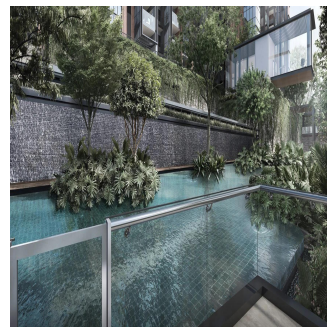

Penthouse

4 Bedroom Apartment For Sales In The View At Kismis

Hong Kong, Hong Kong Island, Sheung Wan, Lor Kismis, 18, ,

SALES PRICE

USD 1425900.00

- 🏠 94 qm
- 🏠 4 rooms
- 🛏️ 4 bedrooms
- 🚿 0 bathrooms
- 🏠 0 floors
- 📏 0 qm land area
- 🚗 0 car spaces

Roxy-Pacific Holdings Limited
 Roxy Pacific Holdings Limited
 Singapore, Singapore - Czas lokalny

+65 6440 9878

Inspired by the style of modern Tuscany, View at Kismis exudes a charm of its own. Retreat into your own home surrounded by rustic charm and be lavished with 50 facilities within the development — each crafted to evoke intimacy and tranquility. Seated within an enclave of landed houses, View at Kismis is set against a backdrop of nature for all who are in pursuit of their very own exclusive getaway. Contact: +65 3138 9676 TOP: 1st May 2023