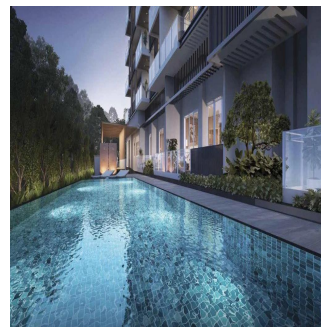

Penthouse

36 Luxury Homes At Singapore Most Reputable Private Residential Enclave

Hongkong, Wyspa Hongkong, Tai Tam, Jervois Rd, 31, 249080,

SALES PRICE

$ 2100000.00

- 🏠 1130 qft
- 🏠 6 rooms
- 🛏 3 bedrooms
- 🚿 3 bathrooms
- 🏠 3 floors
- 📐 3 qft land area
- 🚗 3 car spaces

FRAGRANCE GROUP LIMITED

Fragrance Group Limited
Fragrance Group Limited
Singapore, Singapore - Czas lokalny

+65 6346 6888

Jervois Treasures, a laudable collection of 36 luxury homes at Singapore’s most reputable private residential enclave. Nestled in District 10 where addresses include prestigious Nassim, Tanglin, Ardmore and Chatsworth, to name a few, Jervois Treasures offers the thrill of urban excitement that goes hand-in-hand with nature’s tranquillity. EXPECTED T.O.P: Mar 2022

Available From: 08.08.2019

Floor: 4   Floors: 4   Rok Zbudowany: 2017   Car Spaces: 4   Year Of Construction: 2017   Type: Office