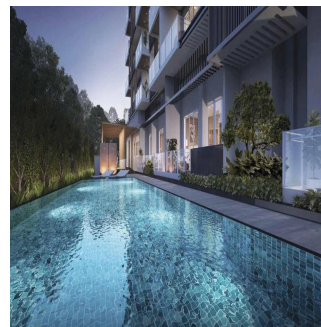

Penthouse

36 Luxury Homes At Singapore Most Reputable Private Residential Enclave

Hongkong, Wyspa Hongkong, Tai Tam, Jerois Rd, 31, 249080,

SALES PRICE

USD 2100000.00

- 🏠 1130 qft
- 🏠 6 rooms
- 🛏 3 bedrooms
- 🚿 3 bathrooms
- 🏠 3 floors
- 📐 3 qft land area
- 🚗 3 car spaces

FRAGRANCE GROUP LIMITED

Fragrance Group Limited
Fragrance Group Limited
Singapore, Singapore - Czas lokalny

+65 6346 6888

Jerois Treasures, a laudable collection of 36 luxury homes at Singapore’s most reputable private residential enclave. Nestled in District 10 where addresses include prestigious Nassim, Tanglin, Ardmore and Chatsworth, to name a few, Jerois Treasures offers the thrill of urban excitement that goes hand-in-hand with nature’s tranquillity. EXPECTED T.O.P: Mar 2022

Available From: 08.08.2019

Floor: 4   Floors: 4   Rok Zbudowany: 2017   Car Spaces: 4   Year Of Construction: 2017   Type: Office