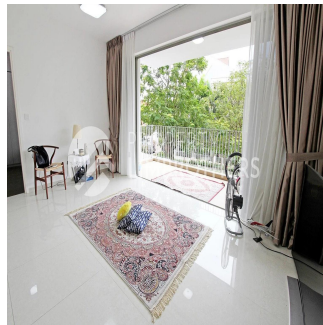

Penthouse

3 Bedroom Low Floor Apartment

Hongkong, Wyspa Hongkong, Sheung Wan, Pasir Ris Link, , ,

SALES PRICE

\$ 868700.00

- 🏠 1119 qft
- 🏠 6 rooms
- 🛏 3 bedrooms
- 🚿 3 bathrooms
- 🏠 3 floors
- 📐 3 qft land area
- 🚗 3 car spaces

Melvin Lim
Property Lim Brothers
Singapore, Singapore - Czas lokalny

+65 90676710

This Low Floor apartment presents a view of the greenery surrounding the development. Thou on low level, low floor lovers will definitely fall in love with this unit. Condition is great. Selling with running tenancy. Layout for this 3 bedder at 1119sqft will be something that your family will love to have.