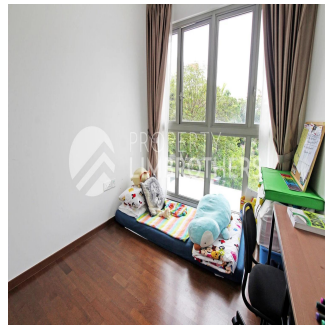

Penthouse

3 Bedroom Low Floor Apartment

Hongkong, Wyspa Hongkong, Sheung Wan, Pasir Ris Link, , ,

SALES PRICE

\$ 868700.00

- 🏠 1119 qft
- 🏠 6 rooms
- 🛏 3 bedrooms
- 🚿 3 bathrooms
- 🏠 3 floors
- 📐 3 qft land area
- 🚗 3 car spaces

Melvin Lim
Property Lim Brothers
Singapore, Singapore - Czas lokalny

+65 90676710

This Low Floor apartment presents a view of the greenery surrounding the development. Thou on low level, low floor lovers will definitely fall in love with this unit. Condition is great. Selling with running tenancy. Layout for this 3 bedder at 1119sqft will be something that your family will love to have.