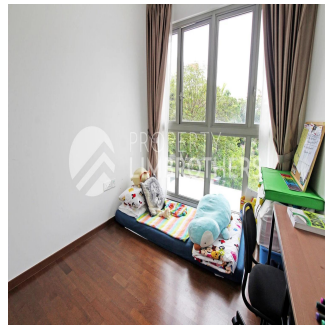

Penthouse

3 Bedroom Low Floor Apartment

Hongkong, Wyspa Hongkong, Sheung Wan, Pasir Ris Link, , ,

SALES PRICE

USD 868700.00

- 1119 qft
- 6 rooms
- 3 bedrooms
- 3 bathrooms
- 3 floors
- 3 qft land area
- 3 car spaces

Melvin Lim
 Property Lim Brothers
 Singapore, Singapore - Czas lokalny

+65 90676710

This Low Floor apartment presents a view of the greenery surrounding the development. Thou on low level, low floor lovers will definitely fall in love with this unit. Condition is great. Selling with running tenancy. Layout for this 3 bedder at 1119sqft will be something that your family will love to have.