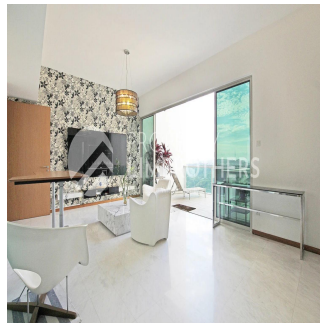

Imagine dining Al-fresco in the comfort and privacy of your own home that overlooks a panoramic view of Bukit Timah. This 4-Bedroom 3067 sqft penthouse makes it possible with its spacious balcony and functional layout. Feel the gentle caress of the light breeze on your cheeks when you push open your balcony doors, this super high story unit. Within 600m, you can walk to the nearby Dover MRT station. And if you have children who are still schooling, don't fret! There are international schools and Henry Park Primary School which surrounds the area.

Available From: 06.08.2019

Floor: 4   Floors: 4   Rok Zbudowany: 2017   Car Spaces: 4   Year Of Construction: 2017   Type: Office