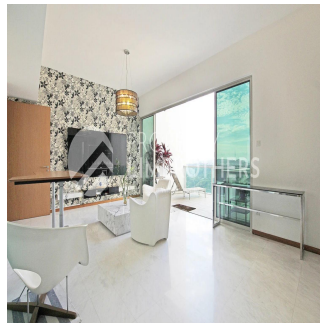

# 4 Bedroom Penthouse For Sale In Bukit Timah

Hongkong, Wyspa Hongkong, Sheung Wan, Mount Sinai Dr, , ,

SALES PRICE

**USD 2751000.00**

- 3067 qft
- 8 rooms
- 4 bedrooms
- 4 bathrooms
- 4 floors
- 4 qft land area
- 4 car spaces

**Melvin Lim**

Property Lim Brothers

Singapore, Singapore - Czas lokalny

+65 90676710

Imagine dining Al-fresco in the comfort and privacy of your own home that overlooks a panoramic view of Bukit Timah. This 4-Bedroom 3067 sqft penthouse makes it possible with its spacious balcony and functional layout. Feel the gentle caress of the light breeze on your cheeks when you push open your balcony doors, this super high story unit. Within 600m, you can walk to the nearby Dover MRT station. And if you have children who are still schooling, don't fret! There are international schools and Henry Park Primary School which surrounds the area.