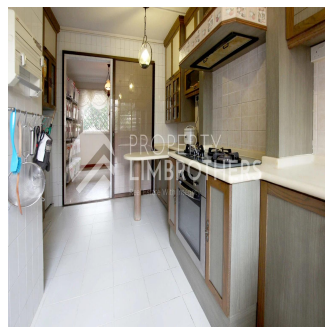

Penthouse

Grand Executive 3 Bedroom Maisonette

Hongkong, Wyspa Hongkong, ?redni poziom Central, Tampines Ave 5, 858, 520858,

SALES PRICE

\$ 579200.00

- 1571 qft
- 6 rooms
- 3 bedrooms
- 3 bathrooms
- 3 floors
- 3 qft land area
- 3 car spaces

Melvin Lim

Property Lim Brothers

Singapore, Singapore - Czas lokalny

+65 90676710

Surround yourself with exquisite marble fittings! In this grand executive maisonette, you have access to spacious common areas and large bedroom sizes- all 3 bedrooms can fit a King Sized Bed comfortably! Plus point: This unit faces lush greenery which promises you good ventilation and scenic views. You will be utterly spoilt for choice since it only take you and your family a few minutes walk to Tampines Mall, Century Square, Tampines Mrt and many more!