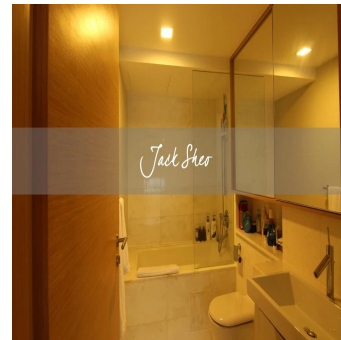

Penthouse

3 Bedroom Penthouse Apartment In Wilkie Studio

Ukraina, Kijów, Kijów, Mount Emily Rd, , ,

SALES PRICE

USD 1634100.00

- 1883 qft
- 5 rooms
- 3 bedrooms
- 2 bathrooms
- 2 floors
- 2 qft land area
- 2 car spaces

Jack Sheo
Jack Sheo
Singapore, Singapore - Czas lokalny

+65 93378483

Wilkie Studio is located at the Mount Emily enclave in Singapore's prime district 9. It is within close walking distance to Mount Emily Park, St Margaret's Primary School, NAFA and Singapore Management University. This Wilkie Studio duplex penthouse unit is in a very good condition and for sale at a great value. It has a squarish and regular layout and also enjoys good natural light. Lower floor (approx 1,200+ sqft), – living & dining space – kitchen – 3 bedrooms Upper floor (approx 600+ sqft), – roof terrace If you are on the lookout for a good 3 bedroom deal in district 9, this is it.

Available From: 04.08.2019

Floor: 4   Floors: 4   Rok Zbudowany: 2017   Car Spaces: 4   Year Of Construction: 2017   Type: Office