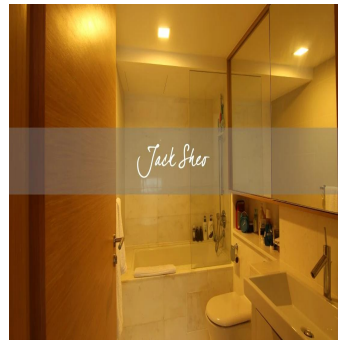

Penthouse

3 Bedroom Penthouse Apartment In Wilkie Studio

Ukraina, Kijów, Kijów, Mount Emily Rd, , ,

SALES PRICE

USD 1634100.00

- 1883 qft
- 5 rooms
- 3 bedrooms
- 2 bathrooms
- 2 floors
- 2 qft land area
- 2 car spaces

Jack Sheo
 Jack Sheo
 Singapore, Singapore - Czas lokalny

+65 93378483

Wilkie Studio is located at the Mount Emily enclave in Singapore's prime district 9. It is within close walking distance to Mount Emily Park, St Margaret's Primary School, NAFA and Singapore Management University. This Wilkie Studio duplex penthouse unit is in a very good condition and for sale at a great value. It has a squarish and regular layout and also enjoys good natural light. Lower floor (approx 1,200+ sqft), – living & dining space – kitchen – 3 bedrooms Upper floor (approx 600+ sqft), – roof terrace If you are on the lookout for a good 3 bedroom deal in district 9, this is it.