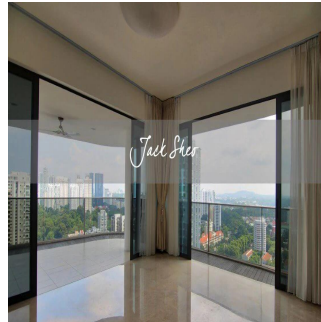

# 4 Bedroom Unit For Rent In Trilight

Hongkong, Wyspa Hongkong, Sheung Wan, , , ,

- 2335 qft
- 8 rooms
- 4 bedrooms
- 4 bathrooms
- 4 floors
- 4 qft land area
- 4 car spaces

**Jack Sheo**  
 Jack Sheo  
 Singapore, Singapore - Czas lokalny

+65 93378483

Trilight is located in the Newton area which is among Singapore’s prime district. The condo is within short walking distance to 3 shopping malls and Newton MRT station. Newton MRT station is one station away from Orchard MRT. This unit is located on level 25 and boasts a panoramic view of the neighbourhood. The unit is spacious, bright and has a wrap around balcony that cuddles the living room and master bedroom. There is a wet and dry kitchen and a helper’s room and bathroom. This is perfect for tenants who like high rise living and spacious units.