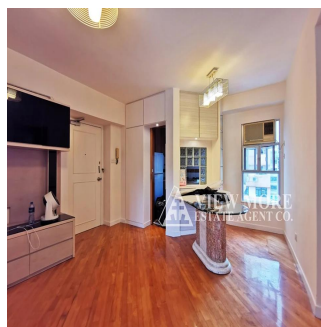

Penthouse

Quiet Location Apartment For Rent At Happy Valley

Australia, Nowa Południowa Walia, Sydney, , , ,

MIESIECZNA CENA WYNAJMU

$ 4000.00

SALES PRICE

$ 0.00

- 596 qm
- 4 rooms
- 3 bedrooms
- 1 bathrooms
- 1 floors
- 1 qm land area
- 1 car spaces

VIEW MORE
ESTATE AGENT CO

Viewmore Estate Agency

View More Estate Agency
Happy Valley, Hong Kong - Czas lokalny

+852 2833 6682

Deposit: 1 Miesięczne czynsze   Available From: 31.07.2019

Floor: 4   Floors: 4   Rok Zbudowany: 2017   Car Spaces: 4   Year Of Construction: 2017   Type: Office