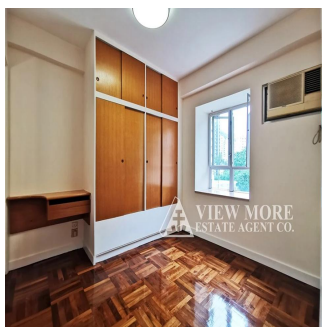

Penthouse

Quiet Location Apartment For Rent At Happy Valley

Australia, Nowa Południowa Walia, Sydney, , , ,

MIESIECZNA CENA WYNAJMU

$ 4000.00

SALES PRICE

$ 0.00

- 596 qm
- 4 rooms
- 3 bedrooms
- 1 bathrooms
- 1 floors
- 1 qm land area
- 1 car spaces

VIEW MORE
ESTATE AGENT CO

Viewmore Estate Agency

View More Estate Agency
Happy Valley, Hong Kong - Czas lokalny

+852 2833 6682

Deposit: 1 Miesięczne czynsze   Available From: 31.07.2019

Floor: 4   Floors: 4   Rok Zbudowany: 2017   Car Spaces: 4   Year Of Construction: 2017   Type: Office