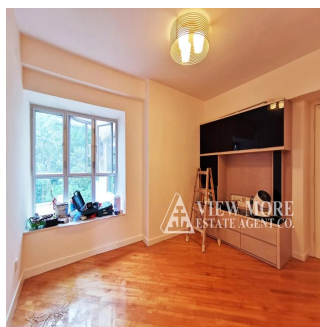

Penthouse

Quiet Location Apartment For Rent At Happy Valley

Australia, Nowa Południowa Walia, Sydney, , , ,

MIESIECZNA CENA WYNAJMU

$ 4000.00

SALES PRICE

$ 0.00

- 596 qm
- 4 rooms
- 3 bedrooms
- 1 bathrooms
- 1 floors
- 1 qm land area
- 1 car spaces

VIEW MORE
ESTATE AGENT CO

Viewmore Estate Agency

View More Estate Agency
Happy Valley, Hong Kong - Czas lokalny

+852 2833 6682

Deposit: 1 Miesięczne czynsze   Available From: 31.07.2019

Floor: 4   Floors: 4   Rok Zbudowany: 2017   Car Spaces: 4   Year Of Construction: 2017   Type: Office