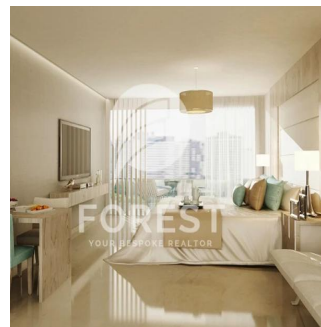

Penthouse

High-End 2 Bedroom Apartment In Bloom Heights Jumeirah Village Circle

Australia, Nowa Południowa Walia, Punkt Młynarzy, , , ,

SALES PRICE

USD 901000.00

- 1076 qft
- 0 rooms
- 2 bedrooms
- 3 bathrooms
- 3 floors
- 3 qft land area
- 3 car spaces

Tetiana Tsybmal
 For Est Real Estate
 Dubai, United Arab Emirates - Czas lokalny

+971 55-909-1717

High-end 2 Bedroom Apartment in Bloom Heights Jumeirah Village Circle.

Available From: 01.01.1970

Floor: 4 Floors: 4 Rok Zbudowany: 2017 Car Spaces: 4 Year Of Construction: 2017 Type: Office