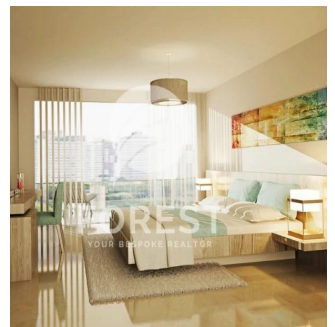

Penthouse

High-End 2 Bedroom Apartment In Bloom Heights Jumeirah Village Circle

Australia, Nowa Południowa Walia, Punkt Młynarzy, , , ,

SALES PRICE

USD 901000.00

- 1076 qft
- 0 rooms
- 2 bedrooms
- 3 bathrooms
- 3 floors
- 3 qft land area
- 3 car spaces

Tetiana Tsybmal
 For Est Real Estate
 Dubai, United Arab Emirates - Czas lokalny

+971 55-909-1717

High-end 2 Bedroom Apartment in Bloom Heights Jumeirah Village Circle.

Available From: 01.01.1970

Floor: 4 Floors: 4 Rok Zbudowany: 2017 Car Spaces: 4 Year Of Construction: 2017 Type: Office