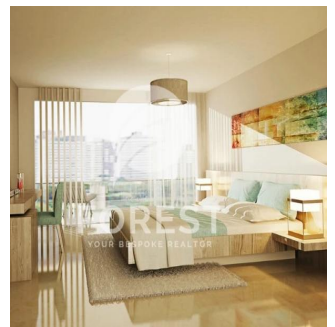

Penthouse

High-End 2 Bedroom Apartment In Bloom Heights Jumeirah Village Circle

Australia, Nowa Południowa Walia, Punkt Młynarzy, , , ,

SALES PRICE

\$ 901000.00

🏠 1076 qft 🏠 0 rooms 🛏 2 bedrooms 🚿 3 bathrooms

🏢 3 floors 📏 3 qft land area 🚗 3 car spaces

Tetiana Tsybal

For Est Real Estate

Dubai, United Arab Emirates - Czas lokalny

+971 55-909-1717

High-end 2 Bedroom Apartment in Bloom Heights Jumeirah Village Circle.