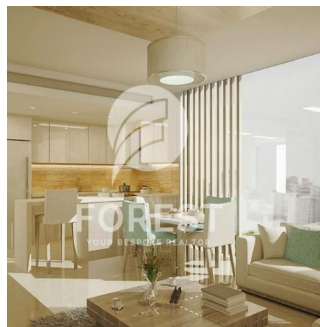

Penthouse

High-End 2 Bedroom Apartment In Bloom Heights Jumeirah Village Circle

Australia, Nowa Południowa Walia, Punkt Młynarzy, , , ,

SALES PRICE

USD 901000.00

- 1076 qft
- 0 rooms
- 2 bedrooms
- 3 bathrooms
- 3 floors
- 3 qft land area
- 3 car spaces

Tetiana Tsybmal
 For Est Real Estate
 Dubai, United Arab Emirates - Czas lokalny

+971 55-909-1717

High-end 2 Bedroom Apartment in Bloom Heights Jumeirah Village Circle.

Available From: 01.01.1970

Floor: 4 Floors: 4 Rok Zbudowany: 2017 Car Spaces: 4 Year Of Construction: 2017 Type: Office