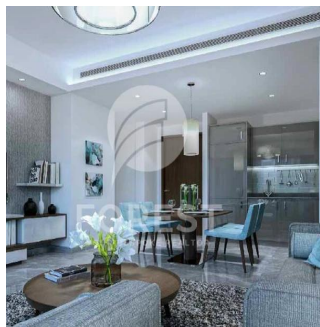

Penthouse

New Luxury 1 Bedroom Apartment In Sobha Creek Vista

Australia, Nowa Południowa Walia, Punkt Dawesa, , , ,

SALES PRICE

USD 820000.00

- 493 qft
- 0 rooms
- 1 bedrooms
- 1 bathrooms
- 1 floors
- 1 qft land area
- 1 car spaces

Tetiana Tsymbal
For Est Real Estate
Dubai, United Arab Emirates - Czas lokalny

+971 55-909-1717

Amazing View.

Available From: 01.01.1970

Floor: 4   Floors: 4   Rok Zbudowany: 2017   Car Spaces: 4   Year Of Construction: 2017   Type: Office