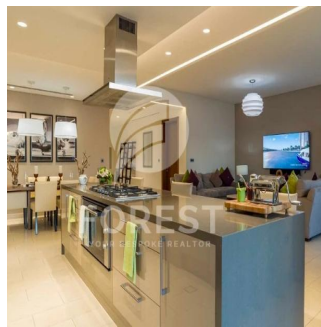

Penthouse

New Luxury 1 Bedroom Apartment In Sobha Creek Vista

Australia, Nowa Południowa Walia, Punkt Dawesa, , , ,

SALES PRICE

$ 820000.00

- 493 qft
- 0 rooms
- 1 bedrooms
- 1 bathrooms
- 1 floors
- 1 qft land area
- 1 car spaces

Tetiana Tsymbal
For Est Real Estate
Dubai, United Arab Emirates - Czas lokalny

+971 55-909-1717

Amazing View.

Available From: 01.01.1970

Floor: 4   Floors: 4   Rok Zbudowany: 2017   Car Spaces: 4   Year Of Construction: 2017   Type: Office