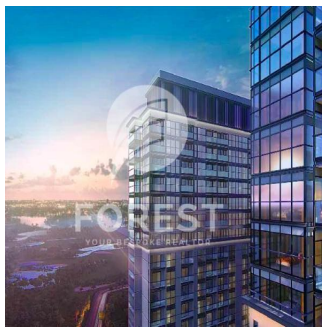

Penthouse

New Luxury 1 Bedroom Apartment In Sobha Creek Vista

Australia, Nowa Południowa Walia, Punkt Dawesa, , , ,

SALES PRICE

$ 820000.00

- 493 qft
- 0 rooms
- 1 bedrooms
- 1 bathrooms
- 1 floors
- 1 qft land area
- 1 car spaces

Tetiana Tsymbal
For Est Real Estate
Dubai, United Arab Emirates - Czas lokalny

+971 55-909-1717

Amazing View.

Available From: 01.01.1970

Floor: 4   Floors: 4   Rok Zbudowany: 2017   Car Spaces: 4   Year Of Construction: 2017   Type: Office