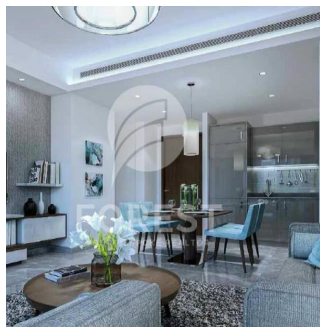

Penthouse

New Luxury 1 Bedroom Apartment In Sobha Creek Vista

Australia, Nowa Południowa Walia, Punkt Dawesa, , , ,

SALES PRICE

$ 820000.00

- 493 qft
- 0 rooms
- 1 bedrooms
- 1 bathrooms
- 1 floors
- 1 qft land area
- 1 car spaces

Tetiana Tsymbal
For Est Real Estate
Dubai, United Arab Emirates - Czas lokalny

+971 55-909-1717

Amazing View.

Available From: 01.01.1970

Floor: 4   Floors: 4   Rok Zbudowany: 2017   Car Spaces: 4   Year Of Construction: 2017   Type: Office