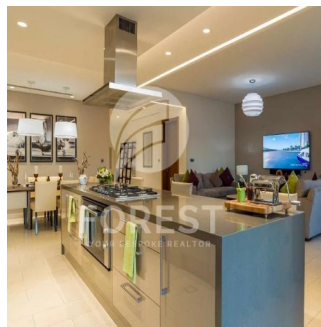

Penthouse

New Luxury 1 Bedroom Apartment In Sobha Creek Vista

Australia, Nowa Południowa Walia, Punkt Dawesa, , , ,

SALES PRICE

USD 820000.00

- 493 qft
- 0 rooms
- 1 bedrooms
- 1 bathrooms
- 1 floors
- 1 qft land area
- 1 car spaces

Tetiana Tsymbal
For Est Real Estate
Dubai, United Arab Emirates - Czas lokalny

+971 55-909-1717

Amazing View.

Available From: 01.01.1970

Floor: 4   Floors: 4   Rok Zbudowany: 2017   Car Spaces: 4   Year Of Construction: 2017   Type: Office