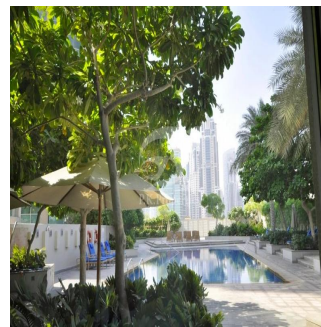

Penthouse

Large 2 Bed Apartment In The Lofts Downtown With Burj Khalifa View

Australia, Nowa Południowa Walia, Punkt Młynarzy, , , ,

SALES PRICE

USD 1690000.00

- 1380 qft
- 0 rooms
- 2 bedrooms
- 3 bathrooms
- 3 floors
- 3 qft land area
- 3 car spaces

Yvonne Hunter

P.k. Properties

Dubai, United Arab Emirates - Czas lokalny

+971 4 454 1140

Spacious 2 bedroom Apartment. Open plan living with dining area with balcony, which overlooks & has stunning views of the Burj Khalifa and Dubai fountain. Photos are for illustration purpose only!

Available From: 01.01.1970

Floor: 4   Floors: 4   Rok Zbudowany: 2017   Car Spaces: 4   Year Of Construction: 2017   Type: Office