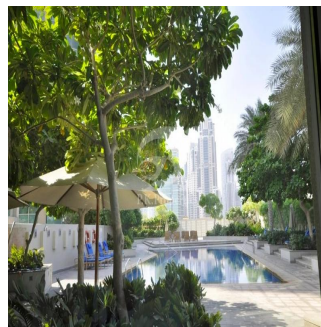

Yvonne Hunter

P.k. Properties

Dubai, United Arab Emirates - Czas lokalny

+971 4 454 1140

Spacious 2 bedroom Apartment. Open plan living with dining area with balcony, which overlooks & has stunning views of the Burj Khalifa and Dubai fountain. Photos are for illustration purpose only!