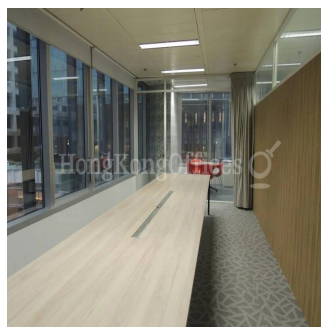

Hong Kong Offices
 Hong Kong Offices
 Admiralty, Hong Kong - Czas lokalny

 +852 3101 1448

View This unit looks out to the surrounding buildings. Internal Condition The fully fitted office is in good condition. It enjoys a direct lift lobby. It comes with a glass door entrance.