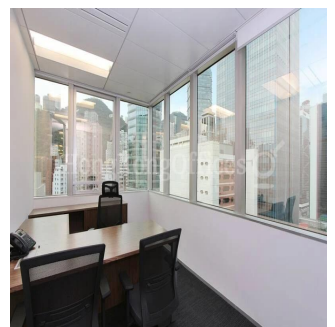

**Hong Kong Offices**  
 Hong Kong Offices  
 Admiralty, Hong Kong - Czas lokalny

+852 3101 1448

View It offers an open view. There are views from two sides of this office. Internal Condition The fully fitted office is in good condition. The layout is efficient. The conference room is presentable. The meeting room is presentable. The manager room is spacious. The director room is large. The open office area is roomy enough for workstations and filing cabinets. It enjoys a direct lift lobby. Furniture is provided for a quick move in. Professionally designed reception greets your guests.