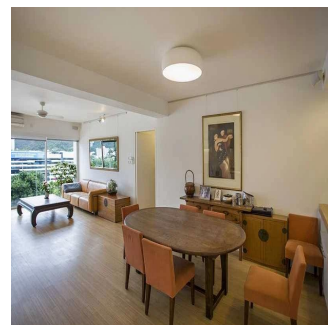

Penthouse

Great Family Home For Rent In Shouson Hill

Australia, Nowa Południowa Walia, Rosebery (Rosebery), Shouson Hill Rd W, 12, ,

MIESIECZNA CENA WYNAJMU

$ 10900.00

SALES PRICE

$ 0.00

- 1722 qm
- 5 rooms
- 3 bedrooms
- 2 bathrooms
- 2 floors
- 2 qm land area
- 2 car spaces

Victoria Allan
Habitat Property
Central, Hong Kong - Czas lokalny

+852 9779 0233

- Open view over the greenery of Shouson Hill
- Good size 3 bedrooms plus a study
- Conveniently located in Shouson Hill
- One car parking space
- Sole Agent - Contact Tish Hayward 6082 2245

Available From: 27.07.2019

Floor: 4   Floors: 4   Rok Zbudowany: 2017   Car Spaces: 4   Year Of Construction: 2017   Type: Office