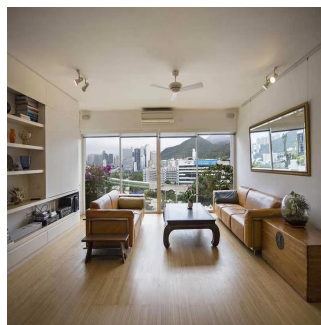

Penthouse

Great Family Home For Rent In Shouson Hill

Australia, Nowa Południowa Walia, Rosebery (Rosebery), Shouson Hill Rd W, 12, ,

MIESIECZNA CENA WYNAJMU

USD 10900.00

SALES PRICE

USD 0.00

- 1722 qm
- 5 rooms
- 3 bedrooms
- 2 bathrooms
- 2 floors
- 2 qm land area
- 2 car spaces

Victoria Allan
Habitat Property
Central, Hong Kong - Czas lokalny

+852 9779 0233

- Open view over the greenery of Shouson Hill
- Good size 3 bedrooms plus a study
- Conveniently located in Shouson Hill
- One car parking space
- Sole Agent - Contact Tish Hayward 6082 2245

Available From: 27.07.2019

Floor: 4   Floors: 4   Rok Zbudowany: 2017   Car Spaces: 4   Year Of Construction: 2017   Type: Office