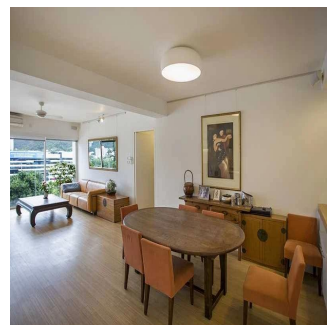

Penthouse

Great Family Home For Rent In Shouson Hill

Australia, Nowa Południowa Walia, Rosebery (Rosebery), Shouson Hill Rd W, 12, ,

MIESIECZNA CENA WYNAJMU

USD 10900.00

SALES PRICE

USD 0.00

- 1722 qm
- 5 rooms
- 3 bedrooms
- 2 bathrooms
- 2 floors
- 2 qm land area
- 2 car spaces

Victoria Allan
Habitat Property
Central, Hong Kong - Czas lokalny

+852 9779 0233

- Open view over the greenery of Shouson Hill
- Good size 3 bedrooms plus a study
- Conveniently located in Shouson Hill
- One car parking space
- Sole Agent - Contact Tish Hayward 6082 2245

Available From: 27.07.2019

Floor: 4   Floors: 4   Rok Zbudowany: 2017   Car Spaces: 4   Year Of Construction: 2017   Type: Office