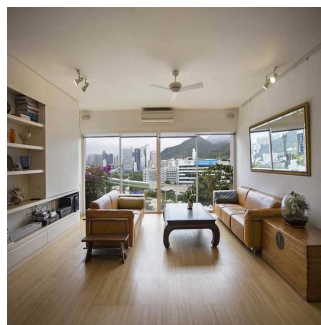

Penthouse

Great Family Home For Rent In Shouson Hill

Australia, Nowa Południowa Walia, Rosebery (Rosebery), Shouson Hill Rd W, 12, ,

MIESIECZNA CENA WYNAJMU

$ 10900.00

SALES PRICE

$ 0.00

- 1722 qm
- 5 rooms
- 3 bedrooms
- 2 bathrooms
- 2 floors
- 2 qm land area
- 2 car spaces

Victoria Allan
Habitat Property
Central, Hong Kong - Czas lokalny

+852 9779 0233

- Open view over the greenery of Shouson Hill
- Good size 3 bedrooms plus a study
- Conveniently located in Shouson Hill
- One car parking space
- Sole Agent - Contact Tish Hayward 6082 2245

Available From: 27.07.2019

Floor: 4   Floors: 4   Rok Zbudowany: 2017   Car Spaces: 4   Year Of Construction: 2017   Type: Office