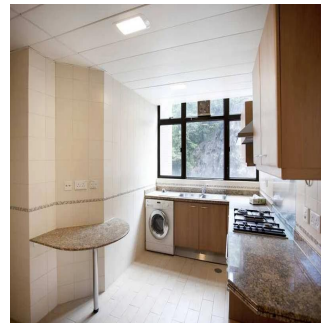

Penthouse

Apartment In Fairlane Tower For Sale

Australia, Nowa Południowa Walia, Haymarket, Bowen Rd, 2b, ,

SALES PRICE

$ 5700000.00

- 1744 qm
- 5 rooms
- 3 bedrooms
- 2 bathrooms
- 2 floors
- 2 qm land area
- 2 car spaces

Victoria Allan

Habitat Property

Central, Hong Kong - Czas lokalny

+852 9779 0233

Available From: 26.07.2019

Floor: 4   Floors: 4   Rok Zbudowany: 2017   Car Spaces: 4   Year Of Construction: 2017   Type: Office