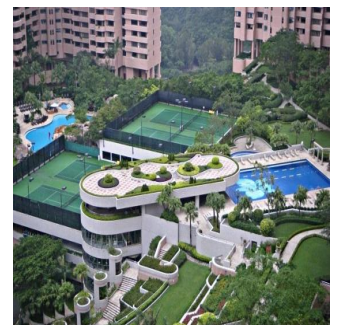

### Maureen Mills

Executive Homes Hong Kong

Centra, Hong Kong - Plaatselijke tijd

+852 2537 1177

This iconic development, completed in 1989, in the middle of HK island, consists of totally eighteen 20 storey blocks of differing sized apartments. Towers 1 & 2 are fully furnished serviced apartments, either studios or 1-3 bedrooms. The other towers are residential ones and range from 1001 sf - 2626 sf saleable areas, with 2-4 bedrooms plus study. There are a total of 779 residential apartments. The development is surrounded by walking trails and a country park and has extensive clubhouse facilities.