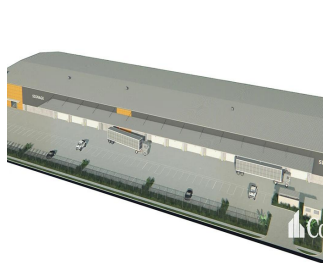

# Large Format Warehousing Facility

Zuid-Afrika, Gauteng, Sandton, , , 4207,

- 8893 qm
- 0 kamers
- 0 slaapkamers
- 0 badkamers
- 0 vloeren
- 0 qm Landoppervlak
- 0 Parkeerplaatsen

**Paul Bates**

Corwells Commercial Property  
Yatala, Australia - Plaatselijke tijd

+61 423 699 966

- High clearance warehouse of 8,493sqm - Multiple electricity operated roller doors 6m high x 6m wide - 400sqm of two level corporate office - Dual 10m wide driveway crossovers - 12m deep full length all weather awning - Efficient construction providing sustainability and energy savings - Empire Estate is the largest industrial estate on the Gold Coast - Call Exclusive Agent to discuss requirements This unique opportunity is situated in the heart of the Yatala Enterprise Area. Ideally located between the two largest consumer markets of Brisbane and the Gold Coast with direct access from the M1 via Exit 38 and Exit 41 in both north and south directions.