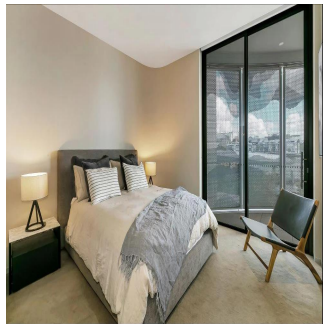

Penthouse

Furnished Luxury Waterfront Apartment

Zuid-Afrika, Gauteng, Midrand, Barangaroo Avenue, 15, 2000,

MAANDELIJKSE HUURPRIJS

USD 8.80

-  qm
-  4 kamers
-  2 slaapkamers
-  2 badkamers
-  2 vloeren
-  2 qm Landoppervlak
-  2 Parkeerplaatsen

Kate Sommerville
Torch Property Management
Millers Point, Australia - Plaatselijke tijd

 +61 403 051 115

Located in the crown jewel of the Barangaroo foreshore, Cloud redefines the concept of wharf side luxury with an exhilarating blend of natural splendour and breathtaking architecture. Take your front row seat to the Harbour action and enjoy life in Sydney's hottest new waterfront precinct. Key Points - - Architectural masterwork by PTW architect Andrew Andersons - Interiors by Smart Design Studio inspired by Danish design - Floor to ceiling glass frames the unobstructed harbour vista - Carefully selected, brand new, designer furniture throughout - Luxury custom designed high-end fixtures and finishes - Dream Miele kitchen, marble floors, bespoke walls and cabinetry - Fluid in/outdoor living, signature cloud like movable shutter system - Large bedrooms with water views, marble mosaic tiled bathrooms - One secure car space, 24 hour concierge, ducted air conditioning - The Streets' dining, shopping and health spas at the door - The edge of the CBD, walk to Circular Quay, Wynyard and The Rocks