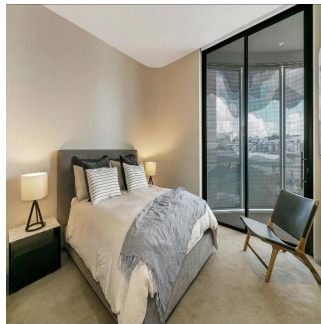

Penthouse

Furnished Luxury Waterfront Apartment

Zuid-Afrika, Gauteng, Midrand, Barangaroo Avenue, 15, 2000,

MAANDELIJKSE HUURPRIJS

\$ 8.80

-  qm
-  4 kamers
-  2 slaapkamers
-  2 badkamers
-  2 vloeren
-  2 qm Landoppervlak
-  2 Parkeerplaatsen

Kate Sommerville
Torch Property Management
Millers Point, Australia - Plaatselijke tijd

 +61 403 051 115

Located in the crown jewel of the Barangaroo foreshore, Cloud redefines the concept of wharf side luxury with an exhilarating blend of natural splendour and breathtaking architecture. Take your front row seat to the Harbour action and enjoy life in Sydney's hottest new waterfront precinct. Key Points - - Architectural masterwork by PTW architect Andrew Andersons - Interiors by Smart Design Studio inspired by Danish design - Floor to ceiling glass frames the unobstructed harbour vista - Carefully selected, brand new, designer furniture throughout - Luxury custom designed high-end fixtures and finishes - Dream Miele kitchen, marble floors, bespoke walls and cabinetry - Fluid in/outdoor living, signature cloud like movable shutter system - Large bedrooms with water views, marble mosaic tiled bathrooms - One secure car space, 24 hour concierge, ducted air conditioning - The Streets' dining, shopping and health spas at the door - The edge of the CBD, walk to Circular Quay, Wynyard and The Rocks