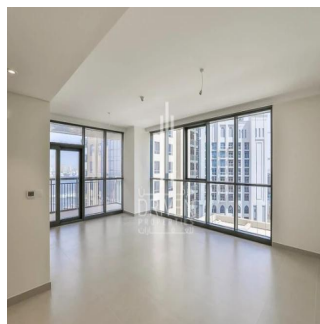

Penthouse

1 Bedroom Apartment For Sale In Dubai Creek Residence Tower 1 South Dubai Creek Harbour

????????, ???? , ???? , , ,

VERKOOPPRIJS

\$ 1320000.00

807 qft

0 kamers

1 slaapkamers 2 badkamers

2 vloeren

2 qft Landoppervlak

2 Parkeerplaatsen

Chris Pearson

Re/Max Address - Berea

Berea, South Africa - Plaatselijke tijd

27 31 313 1310

1 bedroom apartment located in Dubai Creek Residence, South Tower 1, Dubai Creek Harbour. Ready to move in. Spacious, bright and elegant interiors.