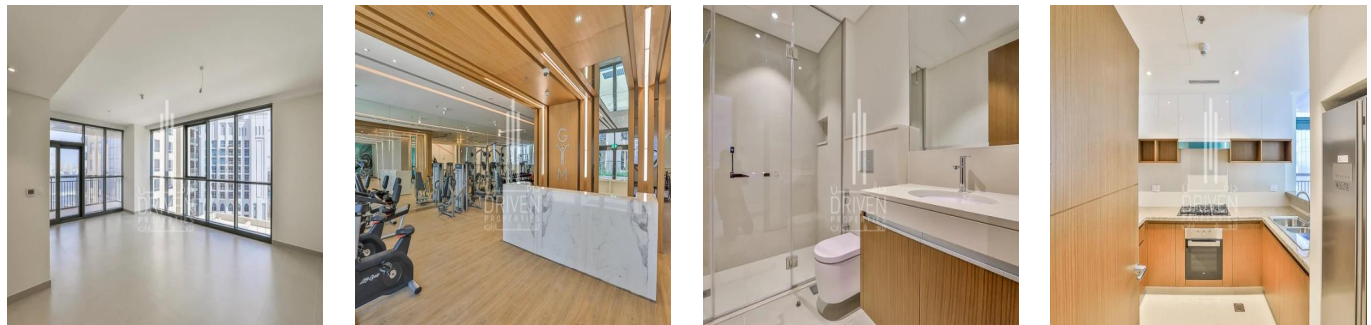

Penthouse

1 Bedroom Apartment For Sale In Dubai Creek Residence Tower 1 South Dubai Creek Harbour

????????, ???? , ???? , , ,

VERKOOPPRIJS

USD 1320000.00

-  807 qft
-  0 kamers
-  1 slaapkamers
-  2 badkamers
-  2 vloeren
-  2 qft Landoppervlak
-  2 Parkeerplaatsen

Chris Pearson
 Re/Max Address - Berea
 Berea, South Africa - Plaatselijke tijd

 27 31 313 1310

1 bedroom apartment located in Dubai Creek Residence, South Tower 1, Dubai Creek Harbour. Ready to move in. Spacious, bright and elegant interiors.