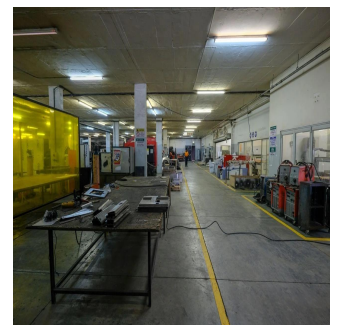

0 vloeren 0 qm Landoppervlak 0 Parkeerplaatsen

**Dion Williams**

Api Property Group

Sandton, South Africa - Plaatselijke tijd

+27 0795174743

A grade facility offering a stunning office component with modern finishes and spacious warehouse, situated in the very popular distribution node of Longmeadow Business Estate. There is ample parking bays for tenants and visitors as well as this property offers roller shutter door access. This property comprises of 4,483sqm warehouse space, 1,947sqm offices, ample yard space and is located on a 6,749sqm stand size. There's easy access to the N3 highway as well as the Gautrain and the industrial park has 24 hour security present.