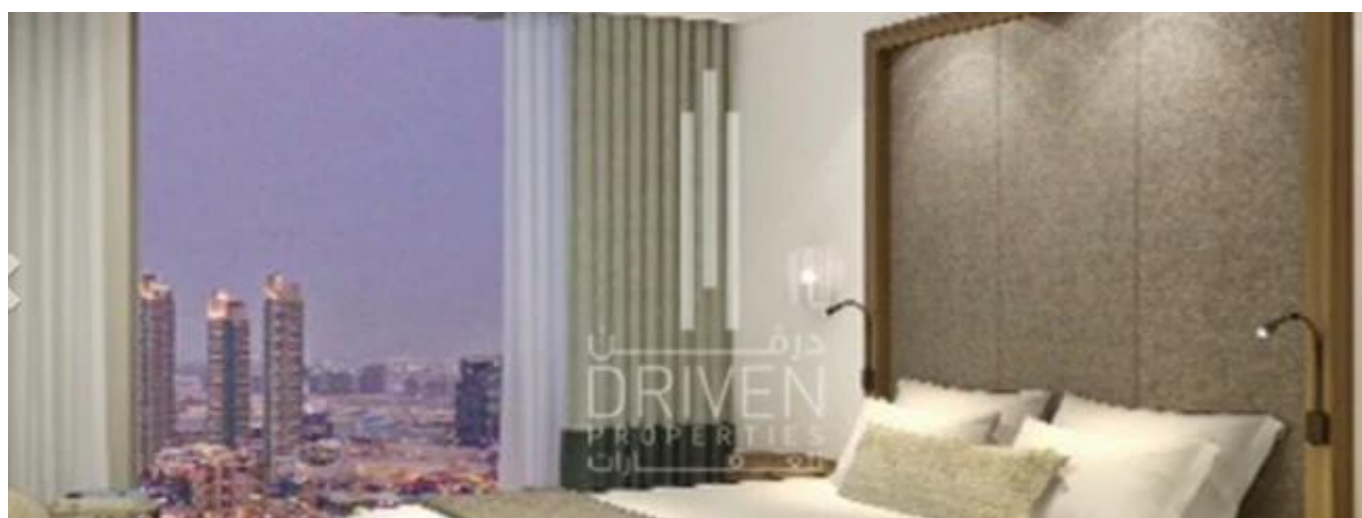

Re/Max Address - Berea

Berea, South Africa - Plaatselijke tijd

27 31 313 1310

- Luxury serviced Apartment - High Floor - Unit Type: Corner Middle - View: Burj Khalifa and Boulevard - Kitchen: Semi Open & Fully Fitted