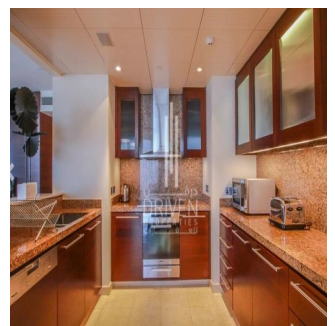

Penthouse

2 Bedroom Apartment Stunning View Burj Khalifa Tower

????????-????????????? ????-????????, Gauteng, Sandton, Burj Khalifa Blvd, , ,

VERKOOPPRIJS

USD 5132500.00

- 🏠 2053 qft
- 🛏️ 0 kamers
- 🛏️ 2 slaapkamers
- 🚿 3 badkamers
- 🏠 3 vloeren
- 📏 3 qft Landoppervlak
- 🅇 3 Parkeerplaatsen

Chris Pearson
Re/Max Address - Berea
Berea, South Africa - Plaatselijke tijd

📞 27 31 313 1310

Apartment for Sale in Burj Khalifa Downtown Dubai. Driven Properties are pleased to offer for sale this impressive 2 Bedroom apartment in Burj Khalifa Tower, Downtown Burj Dubai. Rented: 280,000 AED until March 15, 2018 (Available for viewing) Mid Floor unit in Burj Khalifa Huge windows w/ Sea and DIFC Views Bright & Spacious Layout Well equipped kitchen

Verkrijgbaar Bij: 01.01.1970

Vloeren: 4   Vloeren: 4   Bouwjaar: 2017   Parkeerplaatsen: 4   Bouwjaar: 2017   Type: Kantoor