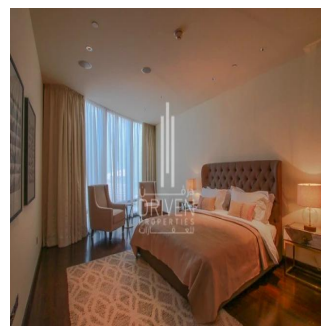

Penthouse

2 Bedroom Apartment Stunning View Burj Khalifa Tower

????????-????????????? ????-????????, Gauteng, Sandton, Burj Khalifa Blvd, , ,

VERKOOPPRIJS

USD 5132500.00

- 🏠 2053 qft
- 🛏️ 0 kamers
- 🛏️ 2 slaapkamers
- 🚿 3 badkamers
- 🏠 3 vloeren
- 📏 3 qft Landoppervlak
- 🅇 3 Parkeerplaatsen

Chris Pearson
Re/Max Address - Berea
Berea, South Africa - Plaatselijke tijd

📞 27 31 313 1310

Apartment for Sale in Burj Khalifa Downtown Dubai. Driven Properties are pleased to offer for sale this impressive 2 Bedroom apartment in Burj Khalifa Tower, Downtown Burj Dubai. Rented: 280,000 AED until March 15, 2018 (Available for viewing) Mid Floor unit in Burj Khalifa Huge windows w/ Sea and DIFC Views Bright & Spacious Layout Well equipped kitchen

Verkrijgbaar Bij: 01.01.1970

Vloeren: 4   Vloeren: 4   Bouwjaar: 2017   Parkeerplaatsen: 4   Bouwjaar: 2017   Type: Kantoor