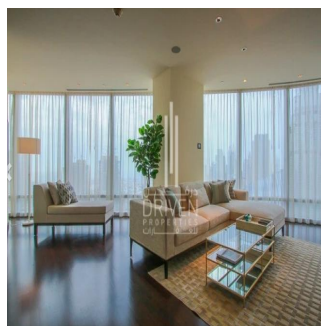

Penthouse

2 Bedroom Apartment Stunning View Burj Khalifa Tower

????????-????????????? ????-????????, Gauteng, Sandton, Burj Khalifa Blvd, , ,

VERKOOPPRIJS

USD 5132500.00

- 🏠 2053 qft
- 🛏️ 0 kamers
- 🛏️ 2 slaapkamers
- 🚿 3 badkamers
- 🏠 3 vloeren
- 📏 3 qft Landoppervlak
- 🅇 3 Parkeerplaatsen

Chris Pearson
Re/Max Address - Berea
Berea, South Africa - Plaatselijke tijd

📞 27 31 313 1310

Apartment for Sale in Burj Khalifa Downtown Dubai. Driven Properties are pleased to offer for sale this impressive 2 Bedroom apartment in Burj Khalifa Tower, Downtown Burj Dubai. Rented: 280,000 AED until March 15, 2018 (Available for viewing) Mid Floor unit in Burj Khalifa Huge windows w/ Sea and DIFC Views Bright & Spacious Layout Well equipped kitchen

Verkrijgbaar Bij: 01.01.1970

Vloeren: 4   Vloeren: 4   Bouwjaar: 2017   Parkeerplaatsen: 4   Bouwjaar: 2017   Type: Kantoor