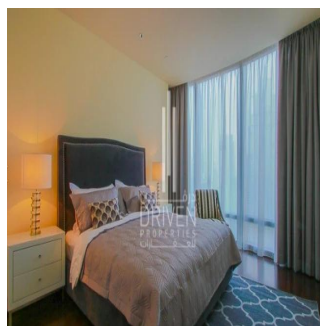

Penthouse

2 Bedroom Apartment Stunning View Burj Khalifa Tower

????????-????????????? ????-????????, Gauteng, Sandton, Burj Khalifa Blvd, , ,

VERKOOPPRIJS

USD 5132500.00

- 🏠 2053 qft
- 🛏️ 0 kamers
- 🛏️ 2 slaapkamers
- 🚿 3 badkamers
- 🏠 3 vloeren
- 📏 3 qft Landoppervlak
- 🅇 3 Parkeerplaatsen

Chris Pearson
Re/Max Address - Berea
Berea, South Africa - Plaatselijke tijd

📞 27 31 313 1310

Apartment for Sale in Burj Khalifa Downtown Dubai. Driven Properties are pleased to offer for sale this impressive 2 Bedroom apartment in Burj Khalifa Tower, Downtown Burj Dubai. Rented: 280,000 AED until March 15, 2018 (Available for viewing) Mid Floor unit in Burj Khalifa Huge windows w/ Sea and DIFC Views Bright & Spacious Layout Well equipped kitchen

Verkrijgbaar Bij: 01.01.1970

Vloeren: 4   Vloeren: 4   Bouwjaar: 2017   Parkeerplaatsen: 4   Bouwjaar: 2017   Type: Kantoor