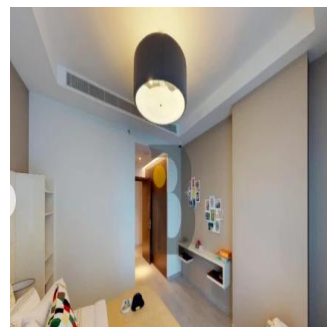

Penthouse

Luxury 1 Br Apartment Imperial Avenue Downtown

Zuid-Afrika, Gauteng, Johannesburg, Burj Khalifa Blvd, , ,

VERKOOPPRIJS

USD 1555000.00

🏠 876 qft 🛏️ 0 kamers 🛏️ 1 slaapkamers 🚿 2 badkamers

🏠 2 vloeren 📏 2 qft Landoppervlak 🅅 2 Parkeerplaatsen

New Agent Happy
New User To Company Test
United States - Plaatselijke tijd

📞 54 23534346

1 Bed apartment High rise , Burj Khalifa view & canal view High quality interior finishing & flooring Fully fitted kitchen with white goods Fully fitted wardrobes Floor to ceiling glass windows for downtown view Good size washrooms Big balcony car parking Infinity swimming pool Gym, Jacuzzi