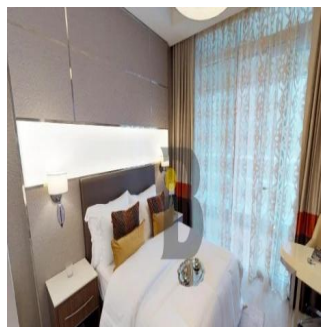

Penthouse

Luxury 1 Br Apartment Imperial Avenue Downtown

Zuid-Afrika, Gauteng, Johannesburg, Burj Khalifa Blvd, , ,

VERKOOPPRIJS

USD 1555000.00

🏠 876 qft 🛏️ 0 kamers 🛏️ 1 slaapkamers 🚿 2 badkamers

🏠 2 vloeren 📏 2 qft Landoppervlak 🅅 2 Parkeerplaatsen

New Agent Happy
New User To Company Test
United States - Plaatselijke tijd

📞 54 23534346

1 Bed apartment High rise , Burj Khalifa view & canal view High quality interior finishing & flooring Fully fitted kitchen with white goods Fully fitted wardrobes Floor to ceiling glass windows for downtown view Good size washrooms Big balcony car parking Infinity swimming pool Gym, Jacuzzi