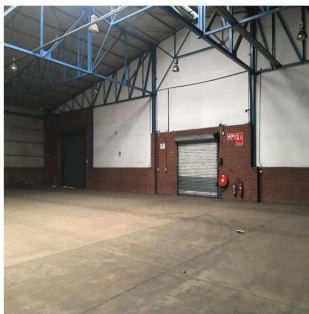

# Prime Location Warehouse For Rent In Pomona

Zuid-Afrika, West-Kaap, Kaapstad, Pomona Rd, , ,

MAANDELIJKSE HUURPRIJS

**\$ 4300.00**

VERKOOPPRIJS

**\$ 0.00**

- 🏠 1140 qm
- 🛏️ 0 kamers
- 🛏️ 0 slaapkamers
- 🚿 0 badkamers
- 🏠 0 vloeren
- 📏 0 qm Landoppervlak
- 🅅️ 0 Parkeerplaatsen

**Llave Bienes Raices**

Llave Bienes Raices  
Ciudad de México, Mexico - Plaatselijke tijd

☎️ **+52 55 5350 1150**

POMONA PRIME WAREHOUSE LOCATED ON POMONA ROAD CLOSE TO OR TAMBO Prime located warehouse close to R21 and on Pomona Rd with access to other main arterial roads Factory consists of 1124 sqm Dispatch office on factory floor Dispatch door access onto ramped loading platform Air conditioned office Natural light Extra 94 sqm Cold room included if required 24 hour security Paved yard of 675 sqm Additional 300 sqm of yard available if required.