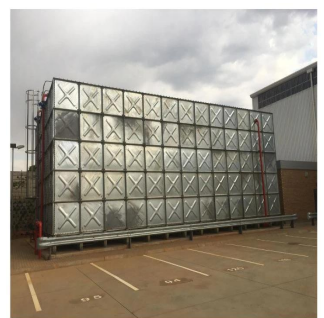

Llave Bienes Raices
Llave Bienes Raices
Ciudad de México, Mexico - Plaatselijke tijd

+52 55 5350 1150

NEW STATE OF THE ART LOGISTIC WAREHOUSE POMONA Warehouse 3874 sqm Office on two floors 487 sqm Separate ladies and gents toilets and separate handicapped facility as well. Balconies and foyer as well as wheel chair friendly access to building 3 x dock levelers with 6 mm roller doors state of the art fire detection system and sprinkler system. turning circle for large trucks and ample parking 24 hour security

Verkrijgbaar Bij: 06.06.2019

Vloeren: 4 Vloeren: 4 Bouwjaar: 2017 Parkeerplaatsen: 4 Bouwjaar: 2017 Type: Kantoor