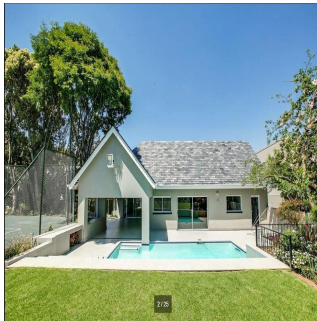

# Impressive 4 Bedroom Family House For Rent In Hyde Park

Maldiven, Zooneva Jani (Soneva Jani), Hangnaameedhoo, 2nd Rd, , 2196,

MAANDELIJKSE HUURPRIJS

**\$ 5466.00**

VERKOOPPRIJS

**\$ 0.00**

- 870 qm
- 9 kamers
- 4 slaapkamers
- 5 badkamers
- 5 vloeren
- 5 qm Landoppervlak
- 5 Parkeerplaatsen

**Ty Bello**  
Tttytr  
Abuja, Nigeria - Plaatselijke tijd

234 986543223

IMPRESSIVE 4 BEDROOM FAMILY HOME Flawless design with a neutral colour palette this single storey spectacular family home offers a setting with vistas of trees and stunning landscaped garden and water features. Clean lines characterize the modern fluidity allowing easy comfortable indoor/outdoor entertaining with bar on an extensive covered patio to sparkling pool and tennis court. Modern open plan kitchen and separate scullery and pantry with top quality finishes, central island, built-in coffee machine, integrated fridge/freezer and walk in fridge. 4 bedrooms are on the east wing with sliding doors opening to the garden. The master suite has a full bathroom, double shower and walking in dressing room. Security comprises of state of the art alarm system connected to mobile devices, CCTV, high perimeter walls with electric fencing, beams and double electric gates. Double automated garage, double carport and staff accommodation. The property also has a separate complete 2 bed cottage with separate entrance. Positioned on a large stand to maximize building this property presents a rare opportunity to realize one's own trophy home. In close proximity to Hyde Park Shopping Centre and available immediately!

### Voorzieningen Buitenshuis

24 uur beveiliging	Balkon	Volledig omheind	Garage
Aangelegde tuin	Zwembad	Tennisbaan	