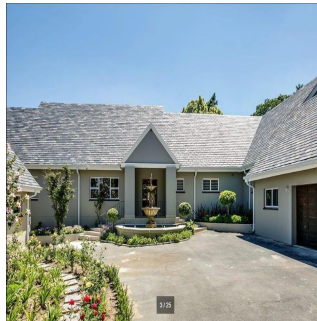

# Impressive 4 Bedroom Family House For Rent In Hyde Park

Maldiven, Zooneva Jani (Soneva Jani), Hangnaameedhoo, 2nd Rd, , 2196,

MAANDELIJKSE HUURPRIJS

**\$ 5466.00**

VERKOOPPRIJS

**\$ 0.00**

- 870 qm
- 9 kamers
- 4 slaapkamers
- 5 badkamers
- 5 vloeren
- 5 qm Landoppervlak
- 5 Parkeerplaatsen

**Ty Bello**  
Tttytr  
Abuja, Nigeria - Plaatselijke tijd

234 986543223

IMPRESSIVE 4 BEDROOM FAMILY HOME Flawless design with a neutral colour palette this single storey spectacular family home offers a setting with vistas of trees and stunning landscaped garden and water features. Clean lines characterize the modern fluidity allowing easy comfortable indoor/outdoor entertaining with bar on an extensive covered patio to sparkling pool and tennis court. Modern open plan kitchen and separate scullery and pantry with top quality finishes, central island, built-in coffee machine, integrated fridge/freezer and walk in fridge. 4 bedrooms are on the east wing with sliding doors opening to the garden. The master suite has a full bathroom, double shower and walking in dressing room. Security comprises of state of the art alarm system connected to mobile devices, CCTV, high perimeter walls with electric fencing, beams and double electric gates. Double automated garage, double carport and staff accommodation. The property also has a separate complete 2 bed cottage with separate entrance. Positioned on a large stand to maximize building this property presents a rare opportunity to realize one's own trophy home. In close proximity to Hyde Park Shopping Centre and available immediately!