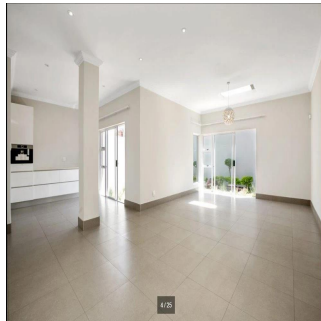

**Ty Bello**  
Tttytr  
Abuja, Nigeria - Plaatselijke tijd

234 986543223

IMPRESSIVE 4 BEDROOM FAMILY HOME Flawless design with a neutral colour palette this single storey spectacular family home offers a setting with vistas of trees and stunning landscaped garden and water features. Clean lines characterize the modern fluidity allowing easy comfortable indoor/outdoor entertaining with bar on an extensive covered patio to sparkling pool and tennis court. Modern open plan kitchen and separate scullery and pantry with top quality finishes, central island, built-in coffee machine, integrated fridge/freezer and walk in fridge. 4 bedrooms are on the east wing with sliding doors opening to the garden. The master suite has a full bathroom, double shower and walking in dressing room. Security comprises of state of the art alarm system connected to mobile devices, CCTV, high perimeter walls with electric fencing, beams and double electric gates. Double automated garage, double carport and staff accommodation. The property also has a separate complete 2 bed cottage with separate entrance. Positioned on a large stand to maximize building this property presents a rare opportunity to realize one's own trophy home. In close proximity to Hyde Park Shopping Centre and available immediately!