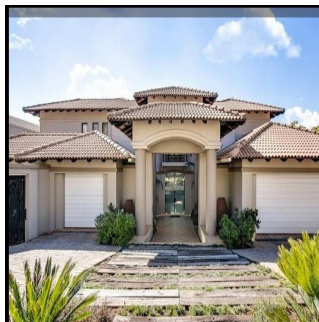

Penthouse

Beautiful 4 Bedroom House For Rent In Morningside

Zuid-Afrika, West-Kaap, Plettenberg Baai, W Rd S, , 2057,

MAANDELIJKSE HUURPRIJS

USD 7279.00

VERKOOPPRIJS

USD 0.00

- 🏠 900 qm
- 🏠 8 kamers
- 🚗 4 slaapkamers
- 🚿 4 badkamers
- 🏠 4 vloeren
- 📐 4 qm Landoppervlak
- 🅇 4 Parkeerplaatsen

Ty Bello
Tttytr
Abuja, Nigeria - Plaatselijke tijd

📞 234 986543223

UNRIVALLED LIVING IN PRESTIGIOUS CLOUDS END This beautiful home is located on the largest stand in the sought after Clouds End. There are 4 well-proportioned bedrooms, with the master being a suite. There is a built in study/library downstairs and an underground basement that can be used as a cinema. Back-up generator, piped surround sound and walk in cold room complete the value proposition. Security is unrivalled with 24hr guards, dedicated car patrol in the complex, high perimeter walls with 2 meter electric fencing, CCTV, and high end alarm system. Convenience is assured with shopping and entertainment just 2 minutes away. Schools in close proximity include Crawford, St Stithians, King Davids, Redhill, Bressure House, British International School and the French School.