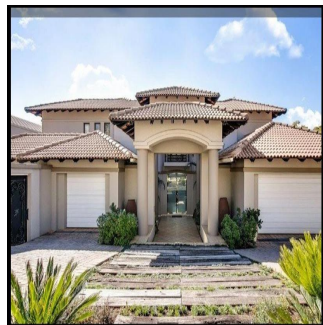

Penthouse

Beautiful 4 Bedroom House For Rent In Morningside

Zuid-Afrika, West-Kaap, Plettenberg Baai, W Rd S, , 2057,

MAANDELIJKSE HUURPRIJS

\$ 7279.00

VERKOOPPRIJS

\$ 0.00

- 🏠 900 qm
- 🏠 8 kamers
- 🚗 4 slaapkamers
- 🚿 4 badkamers
- 🏠 4 vloeren
- 📏 4 qm Landoppervlak
- 🅇 4 Parkeerplaatsen

Ty Bello
Tttytr
Abuja, Nigeria - Plaatselijke tijd

📞 234 986543223

UNRIVALLED LIVING IN PRESTIGIOUS CLOUDS END This beautiful home is located on the largest stand in the sought after Clouds End. There are 4 well-proportioned bedrooms, with the master being a suite. There is a built in study/library downstairs and an underground basement that can be used as a cinema. Back-up generator, piped surround sound and walk in cold room complete the value proposition. Security is unrivalled with 24hr guards, dedicated car patrol in the complex, high perimeter walls with 2 meter electric fencing, CCTV, and high end alarm system. Convenience is assured with shopping and entertainment just 2 minutes away. Schools in close proximity include Crawford, St Stithians, King Davids, Redhill, Bressure House, British International School and the French School.