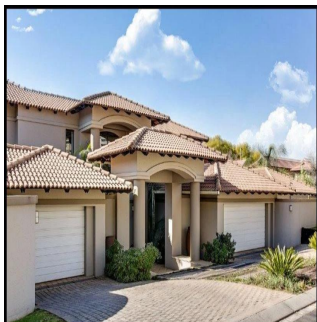

Penthouse

Beautiful 4 Bedroom House For Rent In Morningside

Zuid-Afrika, West-Kaap, Plettenberg Baai, W Rd S, , 2057,

MAANDELIJKSE HUURPRIJS

USD 7279.00

VERKOOPPRIJS

USD 0.00

- 🏠 900 qm
- 🏠 8 kamers
- 🚗 4 slaapkamers
- 🚿 4 badkamers
- 🏠 4 vloeren
- 📐 4 qm Landoppervlak
- 🅇 4 Parkeerplaatsen

Ty Bello
Tttytr
Abuja, Nigeria - Plaatselijke tijd

📞 234 986543223

UNRIVALLED LIVING IN PRESTIGIOUS CLOUDS END This beautiful home is located on the largest stand in the sought after Clouds End. There are 4 well-proportioned bedrooms, with the master being a suite. There is a built in study/library downstairs and an underground basement that can be used as a cinema. Back-up generator, piped surround sound and walk in cold room complete the value proposition. Security is unrivalled with 24hr guards, dedicated car patrol in the complex, high perimeter walls with 2 meter electric fencing, CCTV, and high end alarm system. Convenience is assured with shopping and entertainment just 2 minutes away. Schools in close proximity include Crawford, St Stithians, King Davids, Redhill, Bressure House, British International School and the French School.

Voorzieningen Buitenshuis

24 uur beveiliging	Balkon	Binnenplaats	Volledig omheind
Garage	Open Ruimte		